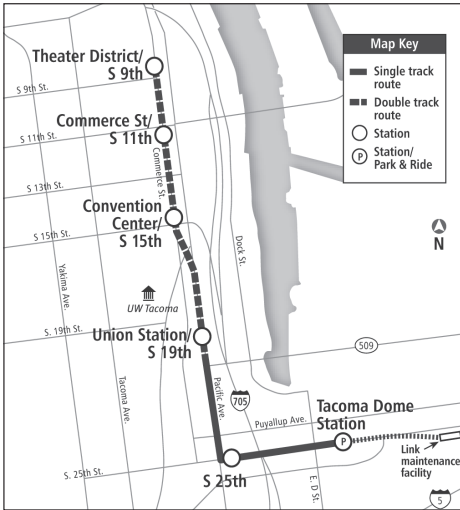

# Tacoma Link light rail Downtown Tacoma

# Tacoma Link light rail Schedule

Schedule effective February 2014

Tacoma's Link light rail connects the Tacoma Dome Station with downtown Tacoma. Link trains run every 12 to 24 minutes Monday through Friday, every 12 minutes on Saturday and every 24 minutes on Sunday. Best of all, Tacoma Link is free!

### Rider information:

1-888-889-6368

TTY Relay: 711

[www.soundtransit.org](http://www.soundtransit.org)

| DAY                           | FIRST TRAIN | LAST TRAIN | FREQUENCY  |
|-------------------------------|-------------|------------|--|
| <b>Monday-Friday</b>          |             |            |  |
| Tacoma Dome (Northbound)      | 5:00 a.m.   | 10:00 p.m. | 24 mins (5:00 a.m. – 6:36 a.m.)<br>12 mins (6:36 a.m. – 8:00 p.m.)<br>24 mins (8:00 p.m. – 10:00 p.m.) |
| Theater District (Southbound) | 5:12 a.m.   | 10:12 p.m. | 24 mins (5:12 a.m. – 6:48 a.m.)<br>12 mins (6:48 a.m. – 8:12 p.m.)<br>24 mins (8:12 p.m. – 10:12 p.m.) |
| <b>Saturday</b>               |             |            |  |
| Tacoma Dome (Northbound)      | 7:48 a.m.   | 10:00 p.m. | 12 mins  |
| Theater District (Southbound) | 8:00 a.m.   | 10:12 p.m. | 12 mins  |
| <b>Sunday</b>                 |             |            |  |
| Tacoma Dome (Northbound)      | 9:48 a.m.   | 5:48 p.m.  | 24 mins  |
| Theater District (Southbound) | 10:00 a.m.  | 6:00 p.m.  | 24 mins  |

NOTE: You may be asked to leave the train at the end of the line while operator inspects the vehicle.

On the following holidays, Link will operate every 24 minutes from 10 a.m. - 6 p.m. No fare is required.