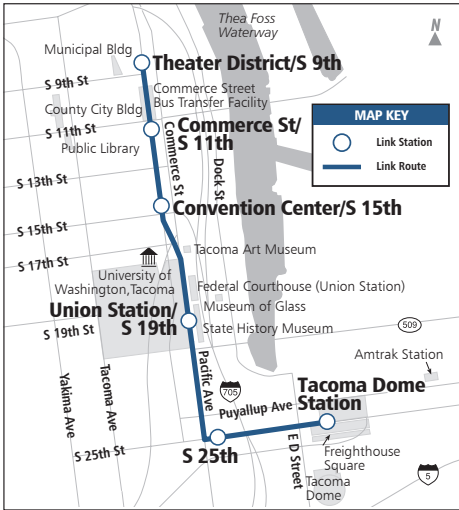

Tacoma Link light rail Downtown Tacoma

Tacoma Link light rail Schedule

Schedule effective June 2015

Tacoma Link serves downtown Tacoma. Trains run every 12-24 minutes Monday through Friday, every 12 minutes on Saturday and every 24 minutes on Sunday. On holidays, Tacoma Link runs a Sunday schedule.

Rider information:

1-888-889-6368

TTY Relay: 711

soundtransit.org

Weekday

Northbound		Southbound	
Tacoma Dome	Theater District	Theater District	Tacoma Dome
5:00AM	5:10	5:12AM	5:22
5:24	5:34	5:36	5:46
5:48	5:58	6:00	6:10
6:12	6:22	6:24	6:34
6:36	6:46	6:48	6:58
<i>Trains run every 12 minutes</i>			
8:00PM	8:10	8:12PM	8:22
8:24	8:34	8:36	8:46
8:48	8:58	9:00	9:10
9:12	9:22	9:24	9:34
9:36	9:46	9:48	9:58
10:00	10:10	10:12	10:22

Saturday

Northbound		Southbound	
Tacoma Dome	Theater District	Theater District	Tacoma Dome
7:48 AM	7:58	8:00	8:10
<i>Trains run every 12 minutes</i>			
10:00PM	10:10	10:12	10:22

Sunday

Northbound		Southbound	
Tacoma Dome	Theater District	Theater District	Tacoma Dome
9:48AM	9:58	10:00	10:10
10:12	10:22	10:24	10:34
10:36	10:46	10:48	10:58
11:00	11:10	11:12	11:22
11:24	11:34	11:36	11:46
11:48	11:58	12:00	12:10
12:12PM	12:22	12:24	12:34
12:36	12:46	12:48	12:58
1:00	1:10	1:12	1:22
1:24	1:34	1:36	1:46
1:48	1:58	2:00	2:10
2:12	2:22	2:24	2:34
2:36	2:46	2:48	2:58
3:00	3:10	3:12	3:22
3:24	3:34	3:36	3:46
3:48	3:58	4:00	4:10
4:12	4:22	4:24	4:34
4:36	4:46	4:48	4:58
5:00	5:10	5:12	5:22
5:24	5:34	5:36	5:46
5:48	5:58	6:00	6:10

NOTE: You may be asked to leave the train at the end of the line while operator inspects the vehicle.

On the following holidays, Link will operate every 24 minutes from 10 a.m. - 6 p.m. No fare is required.