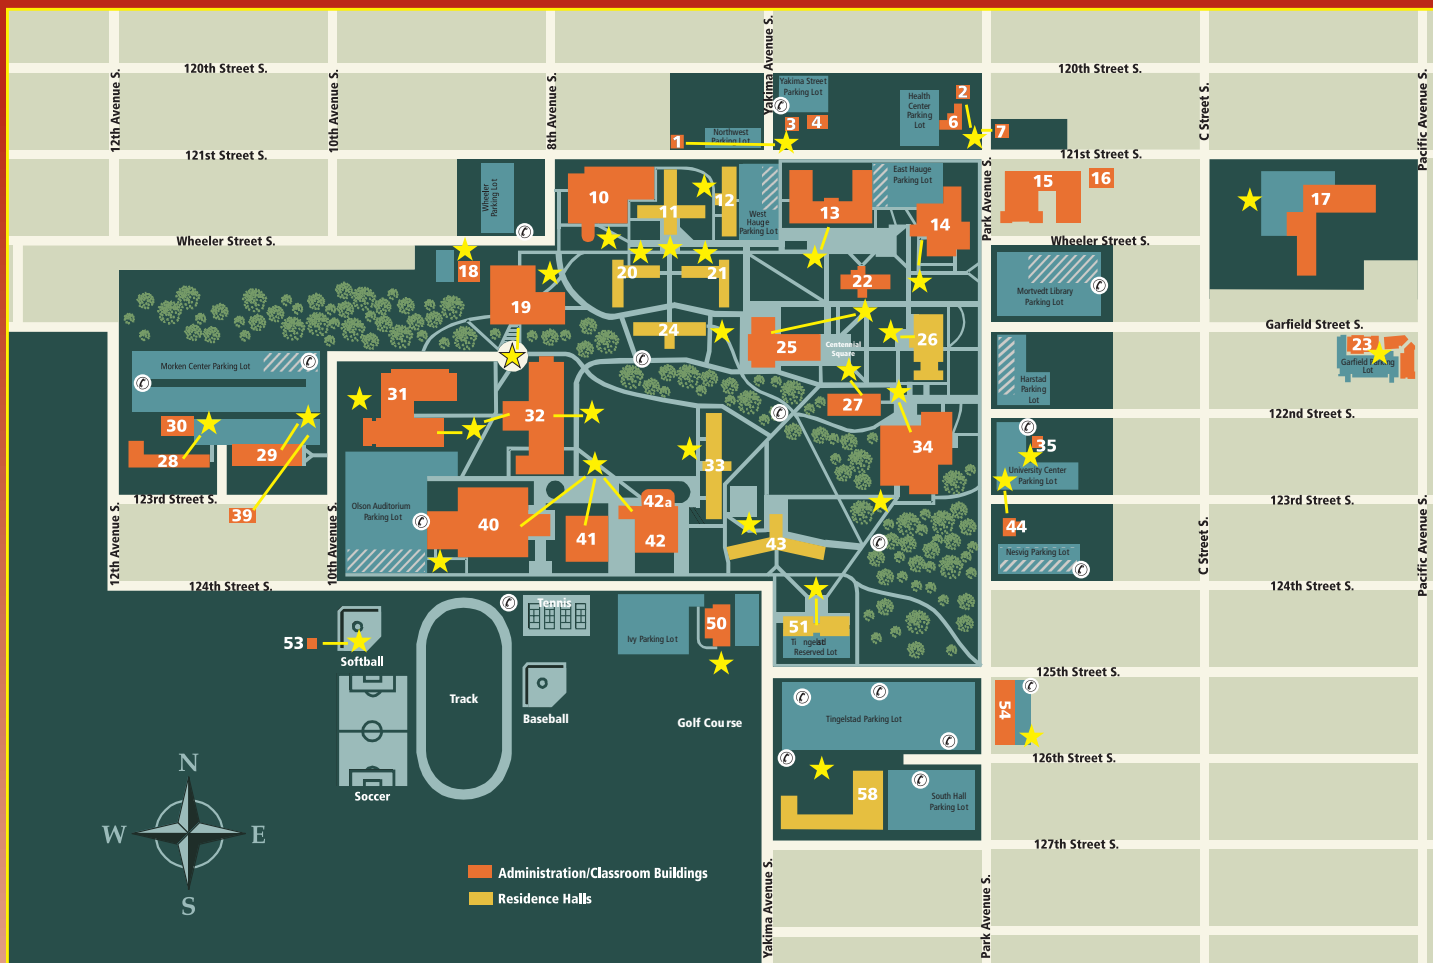

Evacuation Assembly Area Map

Building Legend

Blomquist House	3	Music House	39
Columbia Center.....	50	Names Fitness Center.....	42a
East Campus – PLU Community Outreach	17	Nesvig Alumni Center.....	44
Eastvold Hall/Tower Chapel.....	25	Olson Gymnasium and Auditorium.....	40
Facilities Management	28	Ordal Residence Hall	11
Facilities Management Conference Room	30	Pflueger Residence Hall	43
Foss Residence Hall	33	Ramstad Hall	27
Forza	23	Rieke Science Center.....	32
Garfield Book Company (Bookstore)	23	South Residence Hall	58
Harstad Residence Hall	26	Stuen Residence Hall	12
Hauge Administration Building	13	Swimming Pool.....	41
Health Services Center	6	Theatre House	2
Hinderlie Residence Hall	24	Tingelstad Residence Hall	51
Hong Residence Hall	21	Trinity House.....	16
Human Resource Services.....	35	Trinity Lutheran Church	15
Ingram Hall.....	10	University Center.....	34
Keck Observatory	53	University House.....	4
Kreidler Residence Hall	20	University Printing & Publications.....	29
Payroll House.....	7	Wang Center for International Studies	18
Mail Services, Shipping & Receiving	29	Women’s Center	1
Martin J. Neeb Center	54	Xavier Hall	22
Mary Baker Russell Music Center	19		
Memorial Gymnasium	42		
Morken Center for Learning & Technology	31		
Mortvedt Library	14		

Legend

Emergency Phones

Emergency Assembly Points