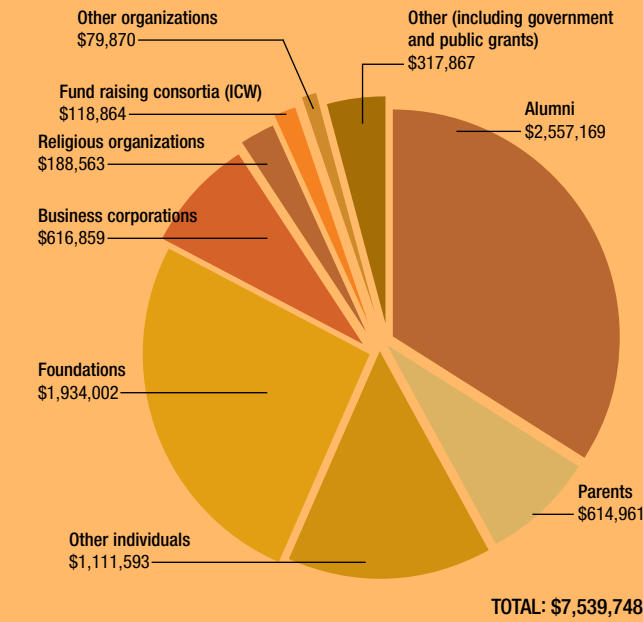

Summary of Contributions

CASH RECEIVED 03-04

Kenneth Bus and Mary Jane Onnen
Daniel (85) and Joyce Busby L
Scott (74) and Kathy (71) Buser H
Bradley (88) and Tisha Busey
Bradley (99) and Patricia (00) Busick
Thomas (78) and Holly Buskirk
Gerald (83) and Darlene Buss LHQ
John and Luella Bustad L
Leo and Signe Bustad L
Doris (55) and Charles Butler
Kenneth Carl Butler (76)
Susan (97) and Bryce Butler
Tayah Lin (97) and Rodney (04) Butler Q
Jack and Lowell Anne Butson
Roberta Butterworth
Howard Byerly L
Mark (82) and Joan Byl Q
Rose (77) and Robert Byland Q
Blake Byrne (77)
Kenneth (89) and Kristin Byrne Q

Josh Cables
David and Rebecca Cafferty
George Cajigal (74)
Patricia and William Caldwell
Charles and Sally Caley
Jeffrey and Jana Callender
Calm Down Espresso
Franklin (74) and Sara (73) Calsbeek H
David Cameron (63) and Louise Lindgren
Nancy Camaron (64)
Cammarano Brothers Inc L
Craig Cammock (91) L
Earl and Iris (55) Cammock LH
Susan (97) and Roger Campanelli
Campbell Consulting Group Inc
Glenn (60) and Margery (61) Campbell LHQ
Judy (81) and Tom Campbell
Marilyn Campbell (69)
Terry (72) and Ellen Lee (68) Campbell Q

Thomas Campbell
Wendy Campbell
William (71) and Patricia Campbell
Stephen and Jeanne Cannon
Lillian Cantrell
G. James (58) and Carlene (61) Capelli L
Danielle (94) and Steve Cappellino
Philip (81) and Margaret Carbaugh
Britt and Lori Cardwell
Alison Carl (94) Q
James and Sandra (59) Carlile
Victoria (88) and Dave Carlsen Q
Alan (55) and Lois Carlson Q
Alix Carlson (73)
Amy Carlson (94)
Andrew (66) and Virginia Carlson
Arthur Carlson L
Brice Carlson (70)
Dale and Jean Carlson Q
David (72) and Flavia (72) Carlson Q
David Carlson Q
Dennis and Barbara Carlson
Ernest Carlson (54)
George and Dorothy (49) Carlson
Harry (49) and Violet Carlson H
Herb and Lorraine Carlson Q
James (78) and Lee Carlson
James (78) and Susan Carlson
Janet (46) and Ralph (48) Carlson L
Jennifer Carlson (97)
John Carlson and Mary Surtees Carlson
Kenneth (63) and Bernita Carlson
Kenneth Randall and Kathleen Carlson
Lewis and Fern Carlson
Loney and Sheila (64) Carlson Q
Lucinda Carlson (80)
Marilyn Carlson
Mary Carlson L
Ole and Sylvia Carlson
Owen and Juanita Carlson Q
Paul (60) and Mary Lou (59) Carlson L
Randall (85) and Johanna Carlson Q
Stanley and Gwen Carlson