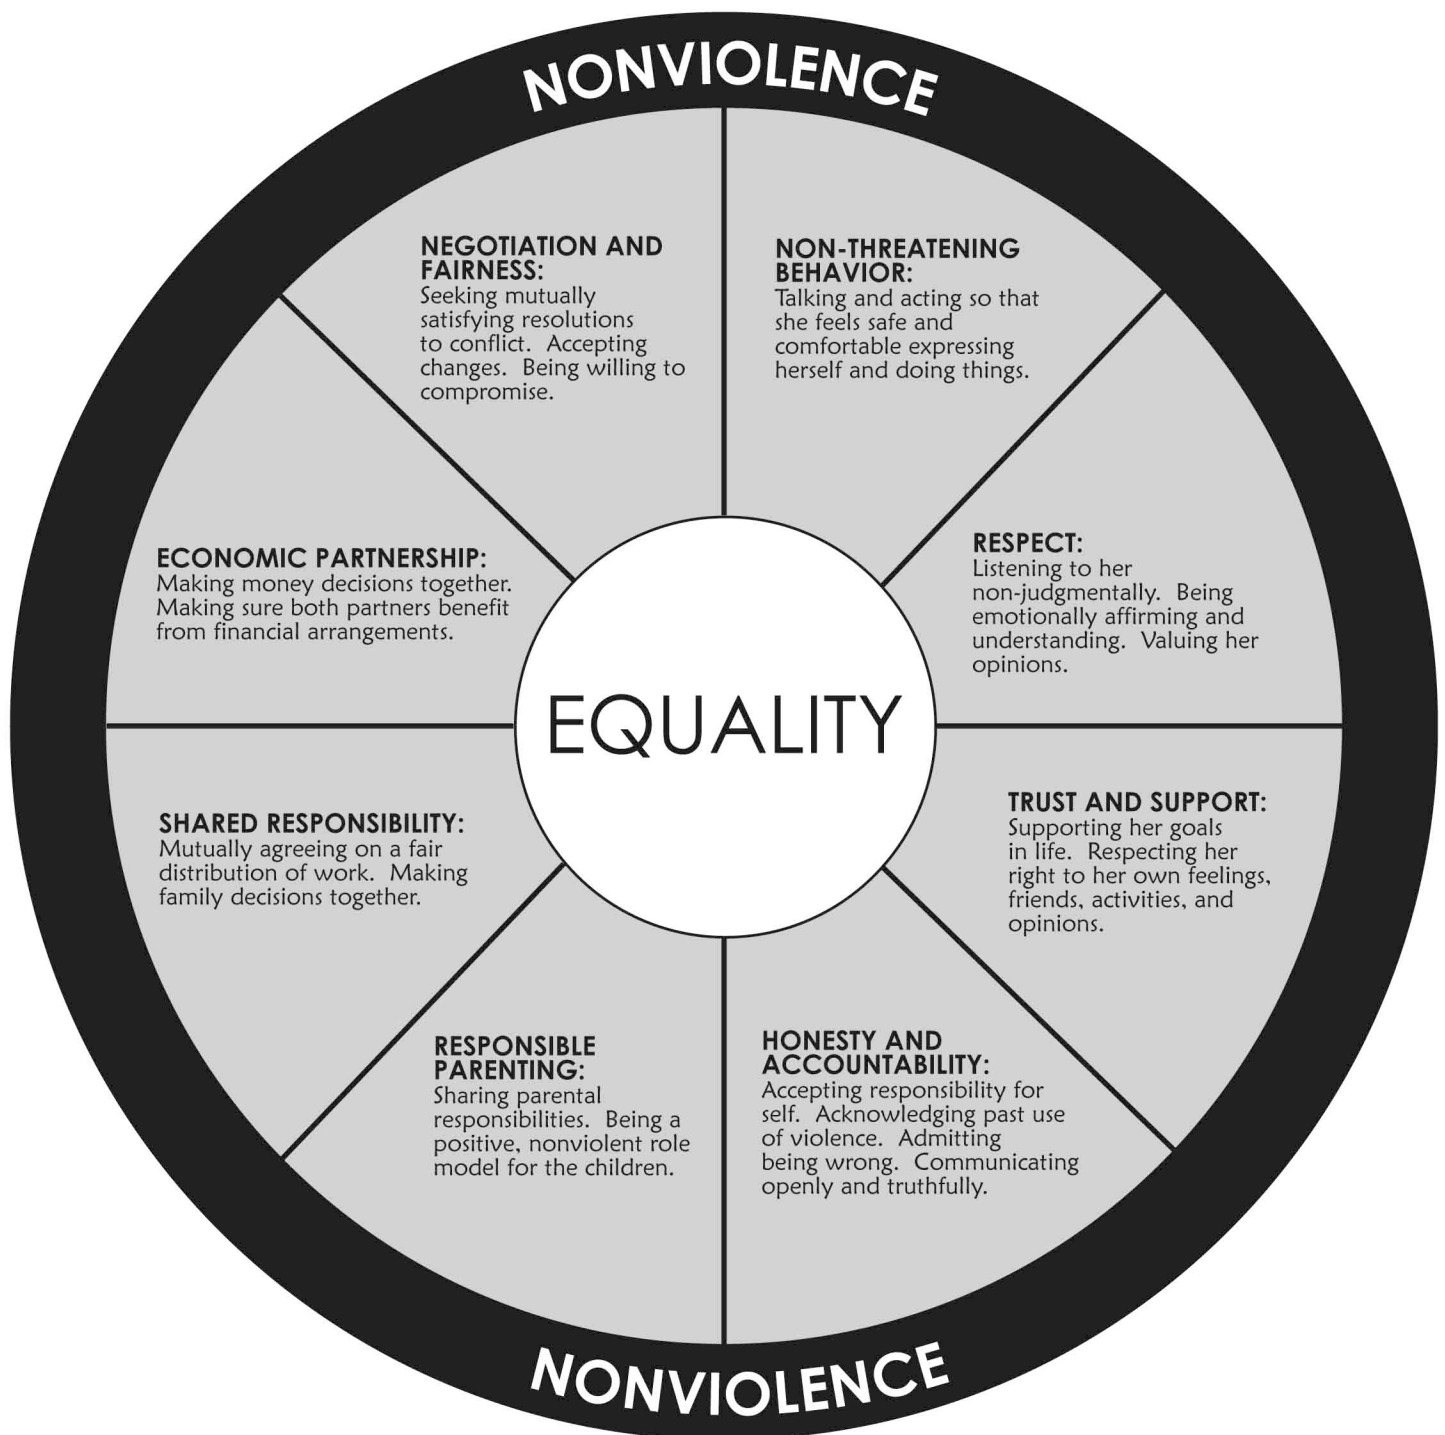

EQUALITY WHEEL

Developed by:
Domestic Abuse Intervention Project
202 East Superior Street
Duluth, MN 55802
218.722.4134

Produced and distributed by:

Voices Against Violence Program
A PROJECT OF THE WOMEN'S CENTER
PACIFIC LUTHERAN UNIVERSITY