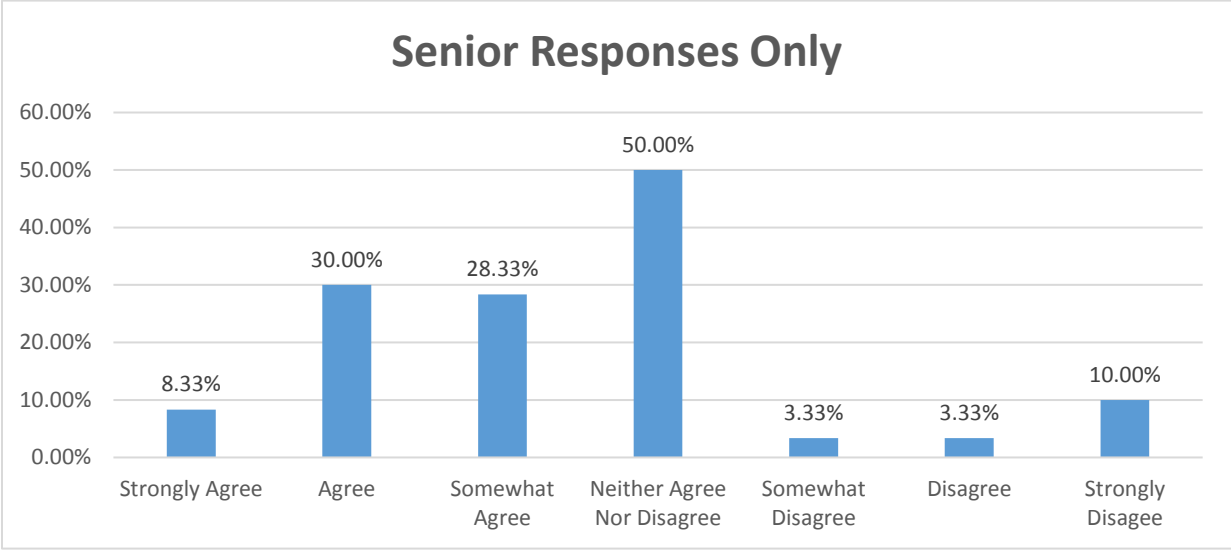

STUDENT PERCEPTION OF IMPACT OF GENERAL EDUCATION

Senior Survey 2017

Q38 - To what extent do you agree with the statement: PLU General Education courses provided me with skills and concepts I need to succeed in my major(s)/minor(s)?

66.67% responded at least 'somewhat agree'

Note that there were 60 responses, of 120 seniors participating in the survey