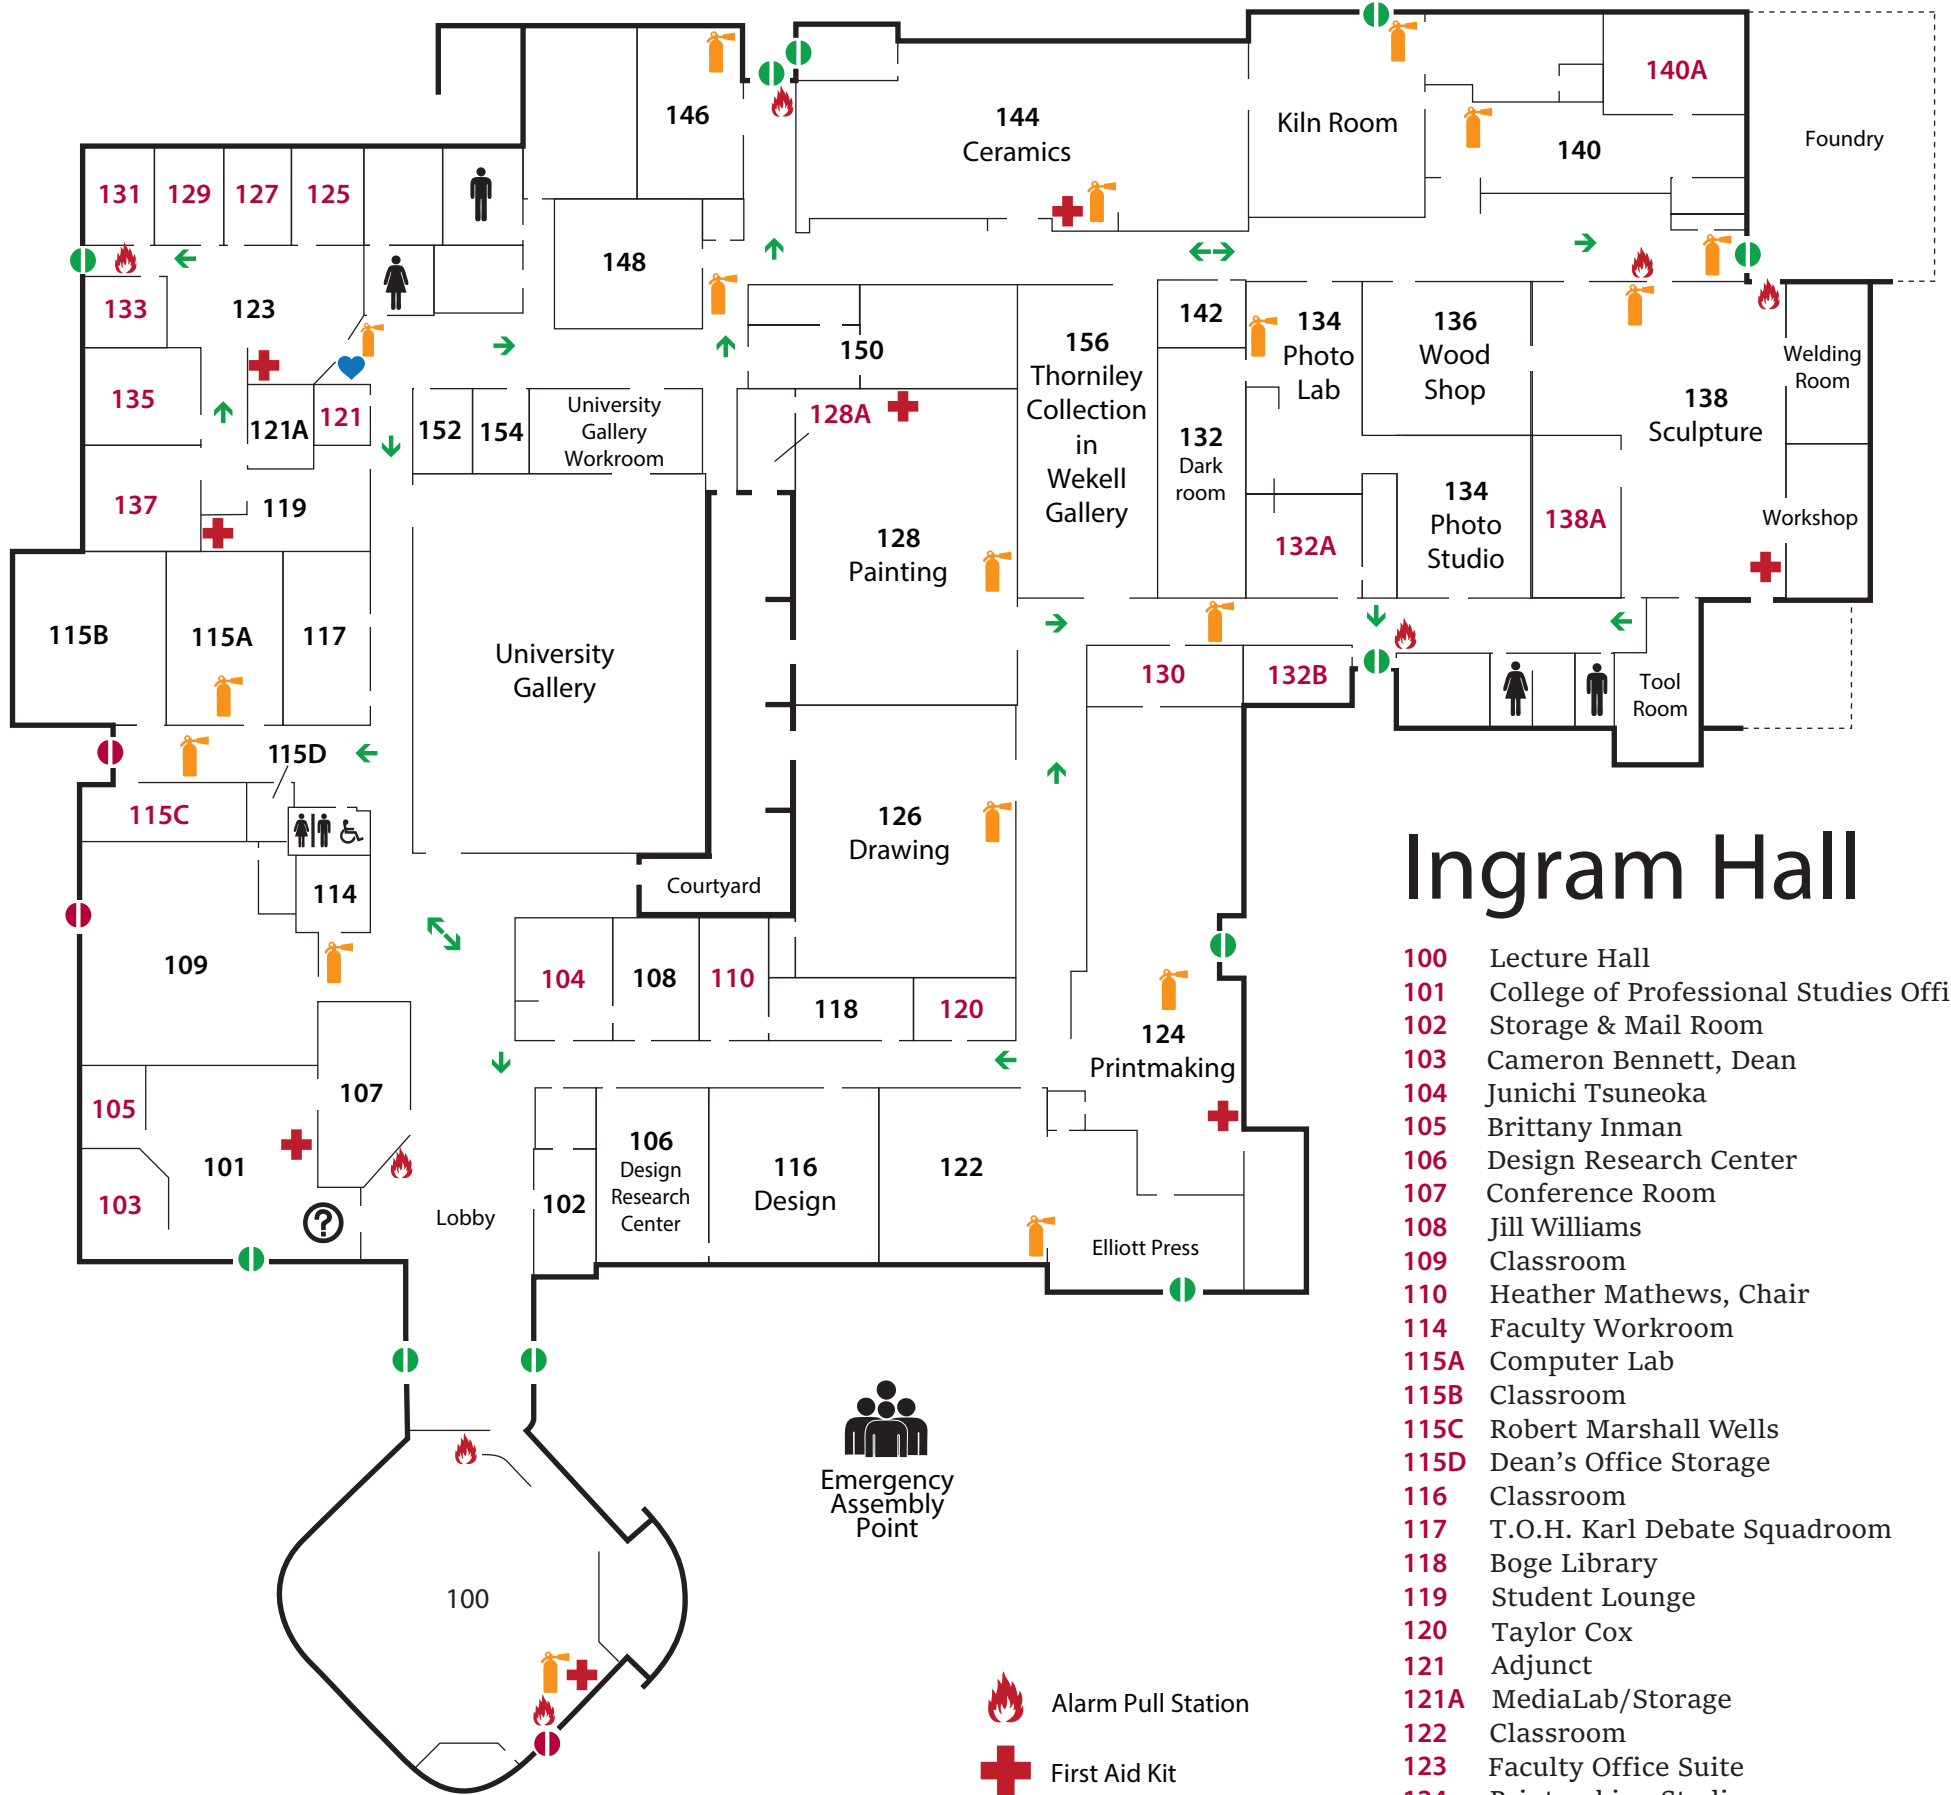

DIRECTORY

Ingram Hall

- 100 Lecture Hall
- 101 College of Professional Studies Office
- 102 Storage & Mail Room
- 103 Cameron Bennett, Dean
- 104 Junichi Tsuneoka
- 105 Brittany Inman
- 106 Design Research Center
- 107 Conference Room
- 108 Jill Williams
- 109 Classroom
- 110 Heather Mathews, Chair
- 114 Faculty Workroom
- 115A Computer Lab
- 115B Classroom
- 115C Robert Marshall Wells
- 115D Dean's Office Storage
- 116 Classroom
- 117 T.O.H. Karl Debate Squadroom
- 118 Boge Library
- 119 Student Lounge
- 120 Taylor Cox
- 121 Adjunct
- 121A MediaLab/Storage
- 122 Classroom
- 123 Faculty Office Suite
- 124 Printmaking Studio
- 125 Adjunct
- 126 Drawing Studio
- 127 Adjunct
- 128 Painting Studio
- 128A Brad Dinsmore
- 129 Marnie Ritchie
- 130 Faculty Office
- 131 Justin Eckstein
- 132 Darkroom
- 132A Digital Imaging Lab
- 132B Drew Lindgren
- 133 Sean Robinson
- 134 Photography Classroom
- 134 Photography Lab
- 135 Faculty Office
- 136 Wood Shop
- 137 Amy Young
- 138 Sculpture
- 138A Nathan Himes
- 140 Ceramics Glaze Room
- 140A Adjunct
- 142 Photography Chemical Storage
- 144 Ceramics
- 144A Steve Sobeck
- 146 Welding Room
- 148 Storage
- 150 PAC Storage
- 152 PAC Storage
- 154 University Gallery Storage
- 156 Thorniley Collection in Wekell Gallery

- Alarm Pull Station
- First Aid Kit
- AED Unit
- Fire Extinguisher
- Exits
- Emergency Exit Only
- Information

Communication, Media & Design Arts Faculty Offices

- 104 Junichi Tsuneoka
- 108 Jill Williams
- 110 Heather Mathews
- 120 Taylor Cox
- 128A Brad Dinsmore
- 130 Faculty Office
- 132B Drew Lindgren
- 138A Nathan Himes
- 115C Robert Marshall Wells
- 129 Marnie Ritchie
- 131 Justin Eckstein
- 133 Sean Robinson
- 135 Faculty Office
- 137 Amy Young
- 144A Steve Sobeck