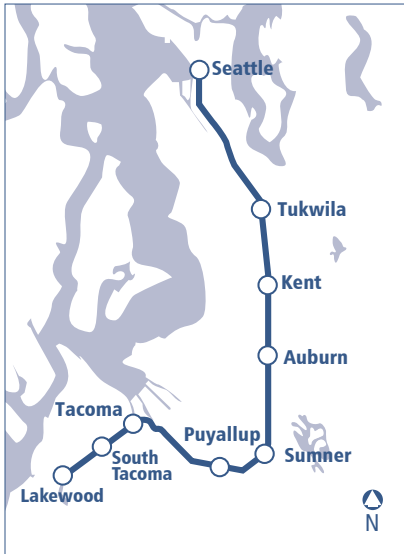

Sounder train Everett - Seattle

Sounder train Lakewood - Seattle

Holidays

Check the latest edition of the *Ride the Wave* transit guide or visit soundtransit.org/Holiday for holiday service information.

Special events

 **580 Connection** Ride ST Express route 580 between Lakewood Station and Puyallup. Buses meet every train. Go to soundtransit.org/new580 for more information.

Valid fare is required before boarding Sounder