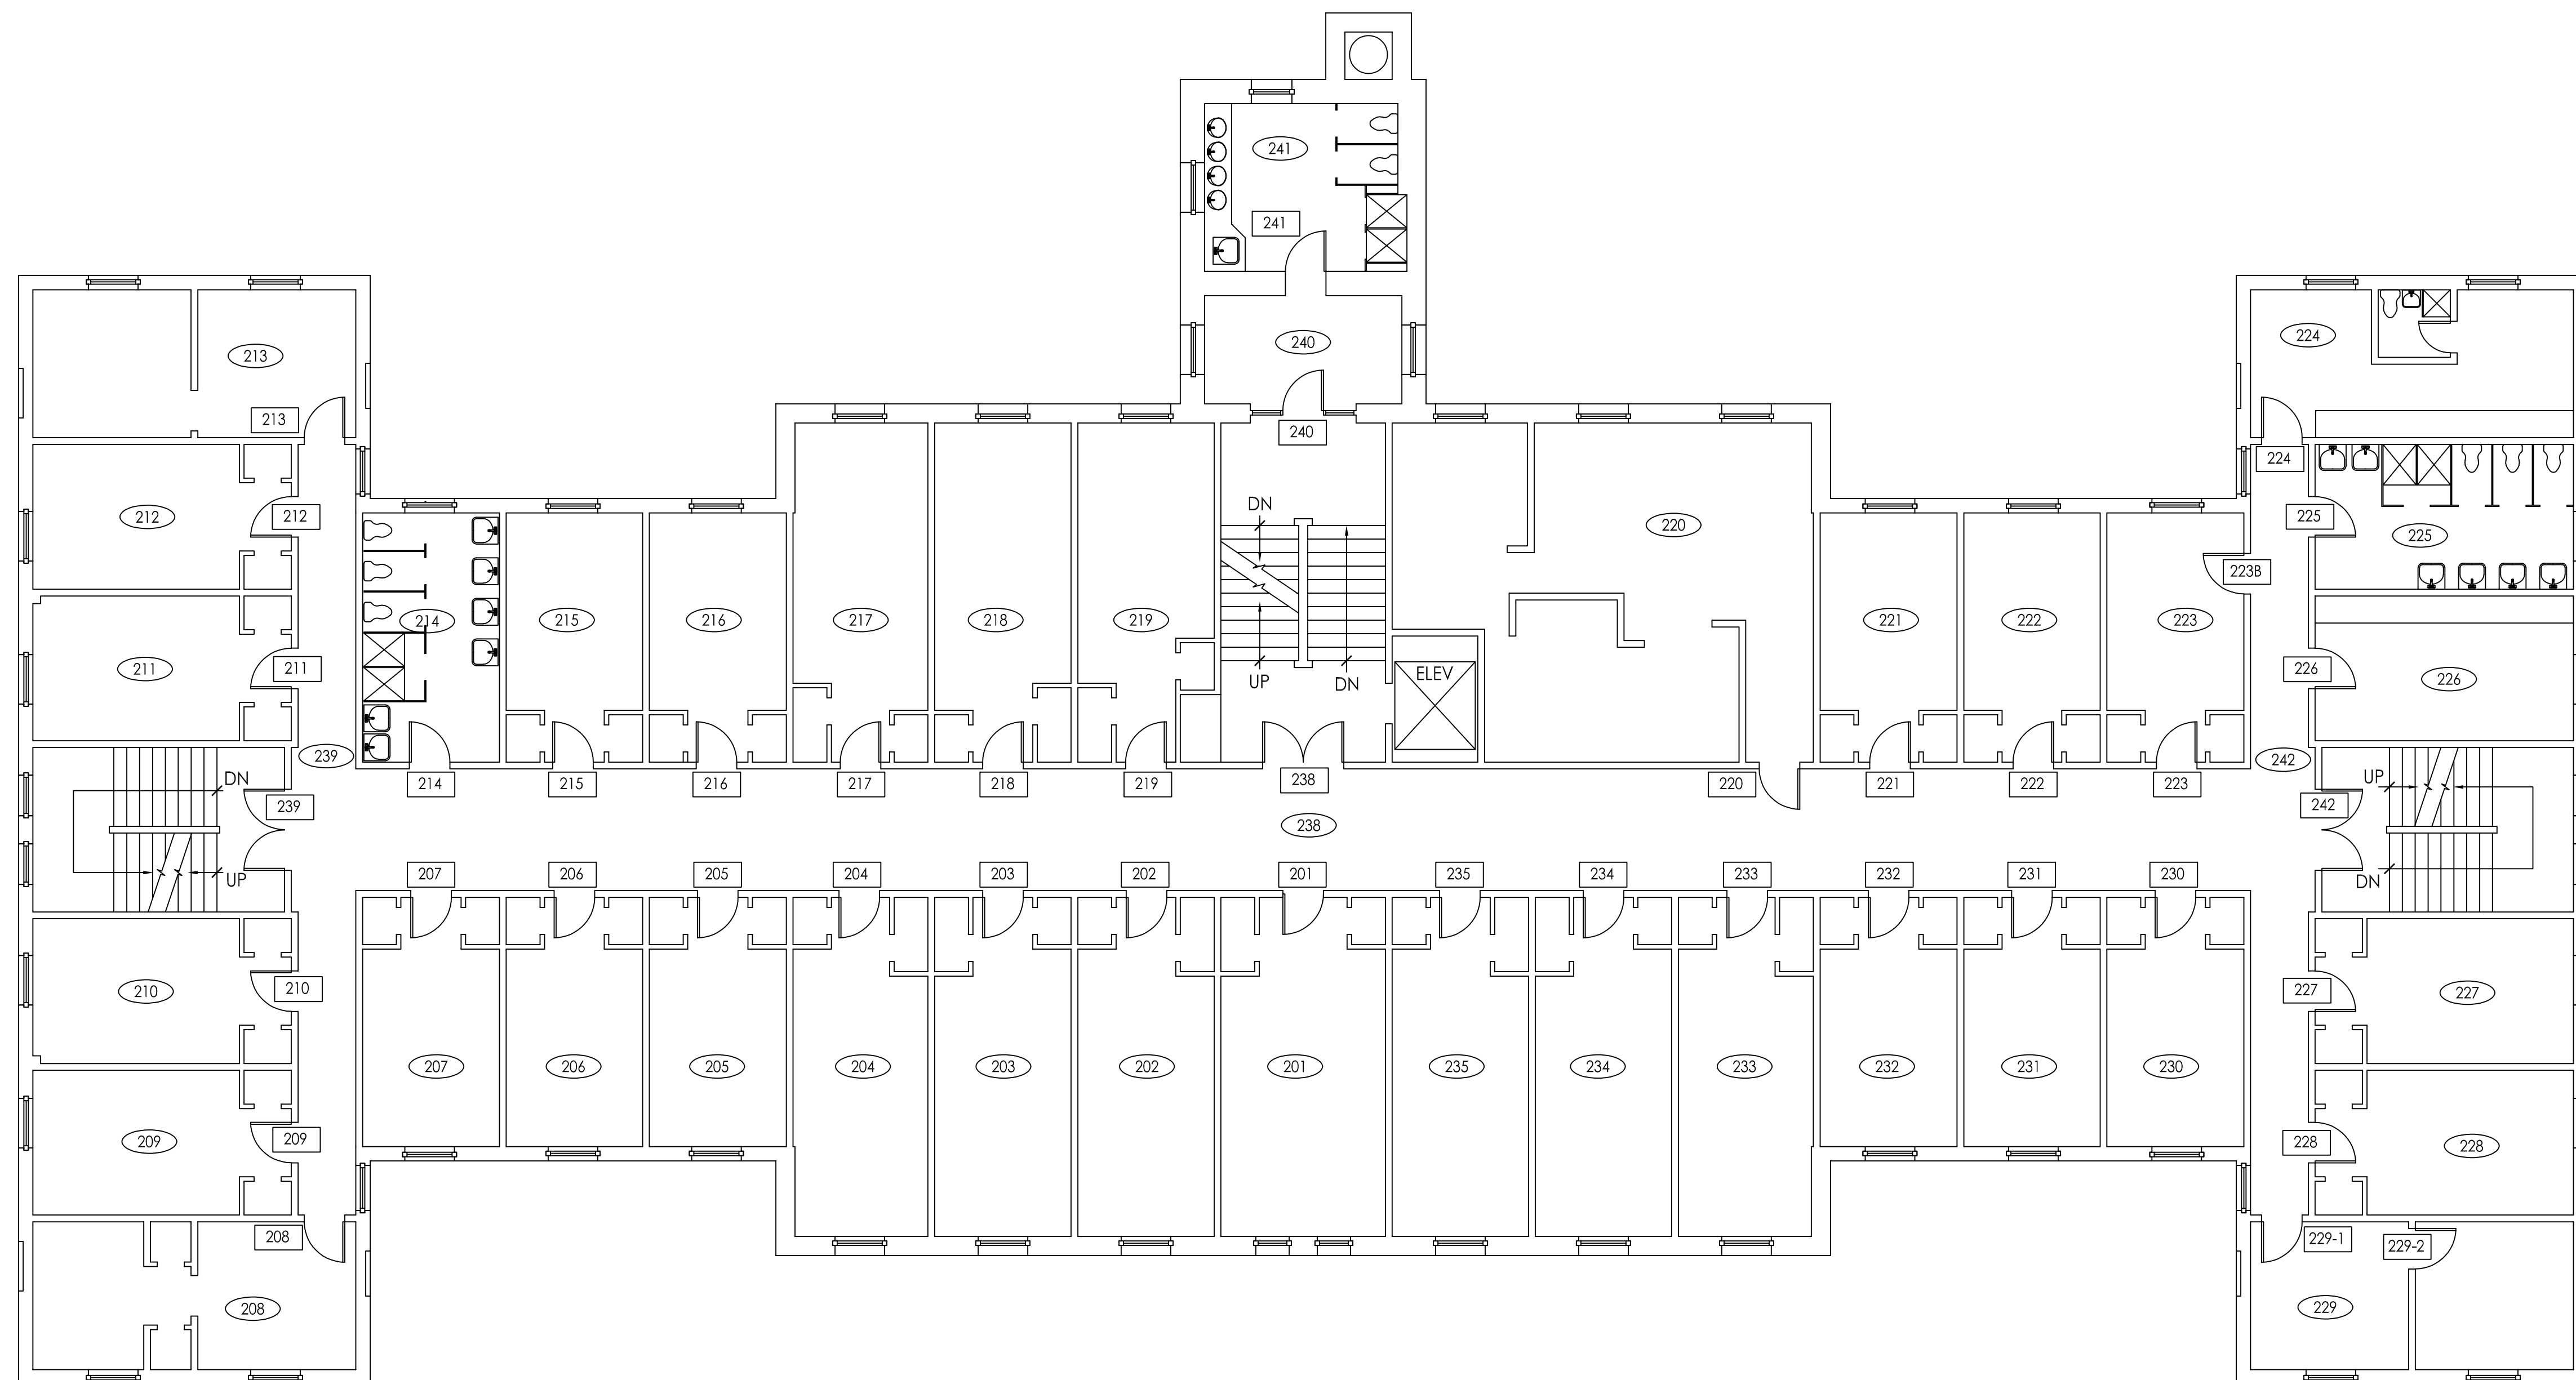

HARSTAD HALL - FIRST FLOOR PLAN
 22x34 - 1/8" = 1'-0"
 11x17 - 1/16" = 1'-0"

KEY
 ○ ROOM NUMBER
 □ DOOR NUMBER

First Floor Plan
 PACIFIC LUTHERAN UNIVERSITY
 HARSTAD HALL - AS-BUILT

Job #:
 Date: August 7, 2014
 Revs:

HARSTAD HALL - SECOND FLOOR PLAN
 22x34 - 1/8" = 1'-0"
 11x17 - 1/16" = 1'-0"

KEY
 ○ ROOM NUMBER
 □ DOOR NUMBER

Second Floor Plan
PACIFIC LUTHERAN UNIVERSITY
HARSTAD HALL - AS-BUILT

Job #:
 Date: August 7, 2014
 Revs:

HARSTAD HALL - THIRD FLOOR PLAN
 22x34 - 1/8" = 1'-0"
 11x17 - 1/16" = 1'-0"

KEY

○ ROOM NUMBER
 □ DOOR NUMBER

Third Floor Plan
 PACIFIC LUTHERAN UNIVERSITY
 HARSTAD HALL - AS-BUILT

Job #:
 Date: August 7, 2014
 Revs: