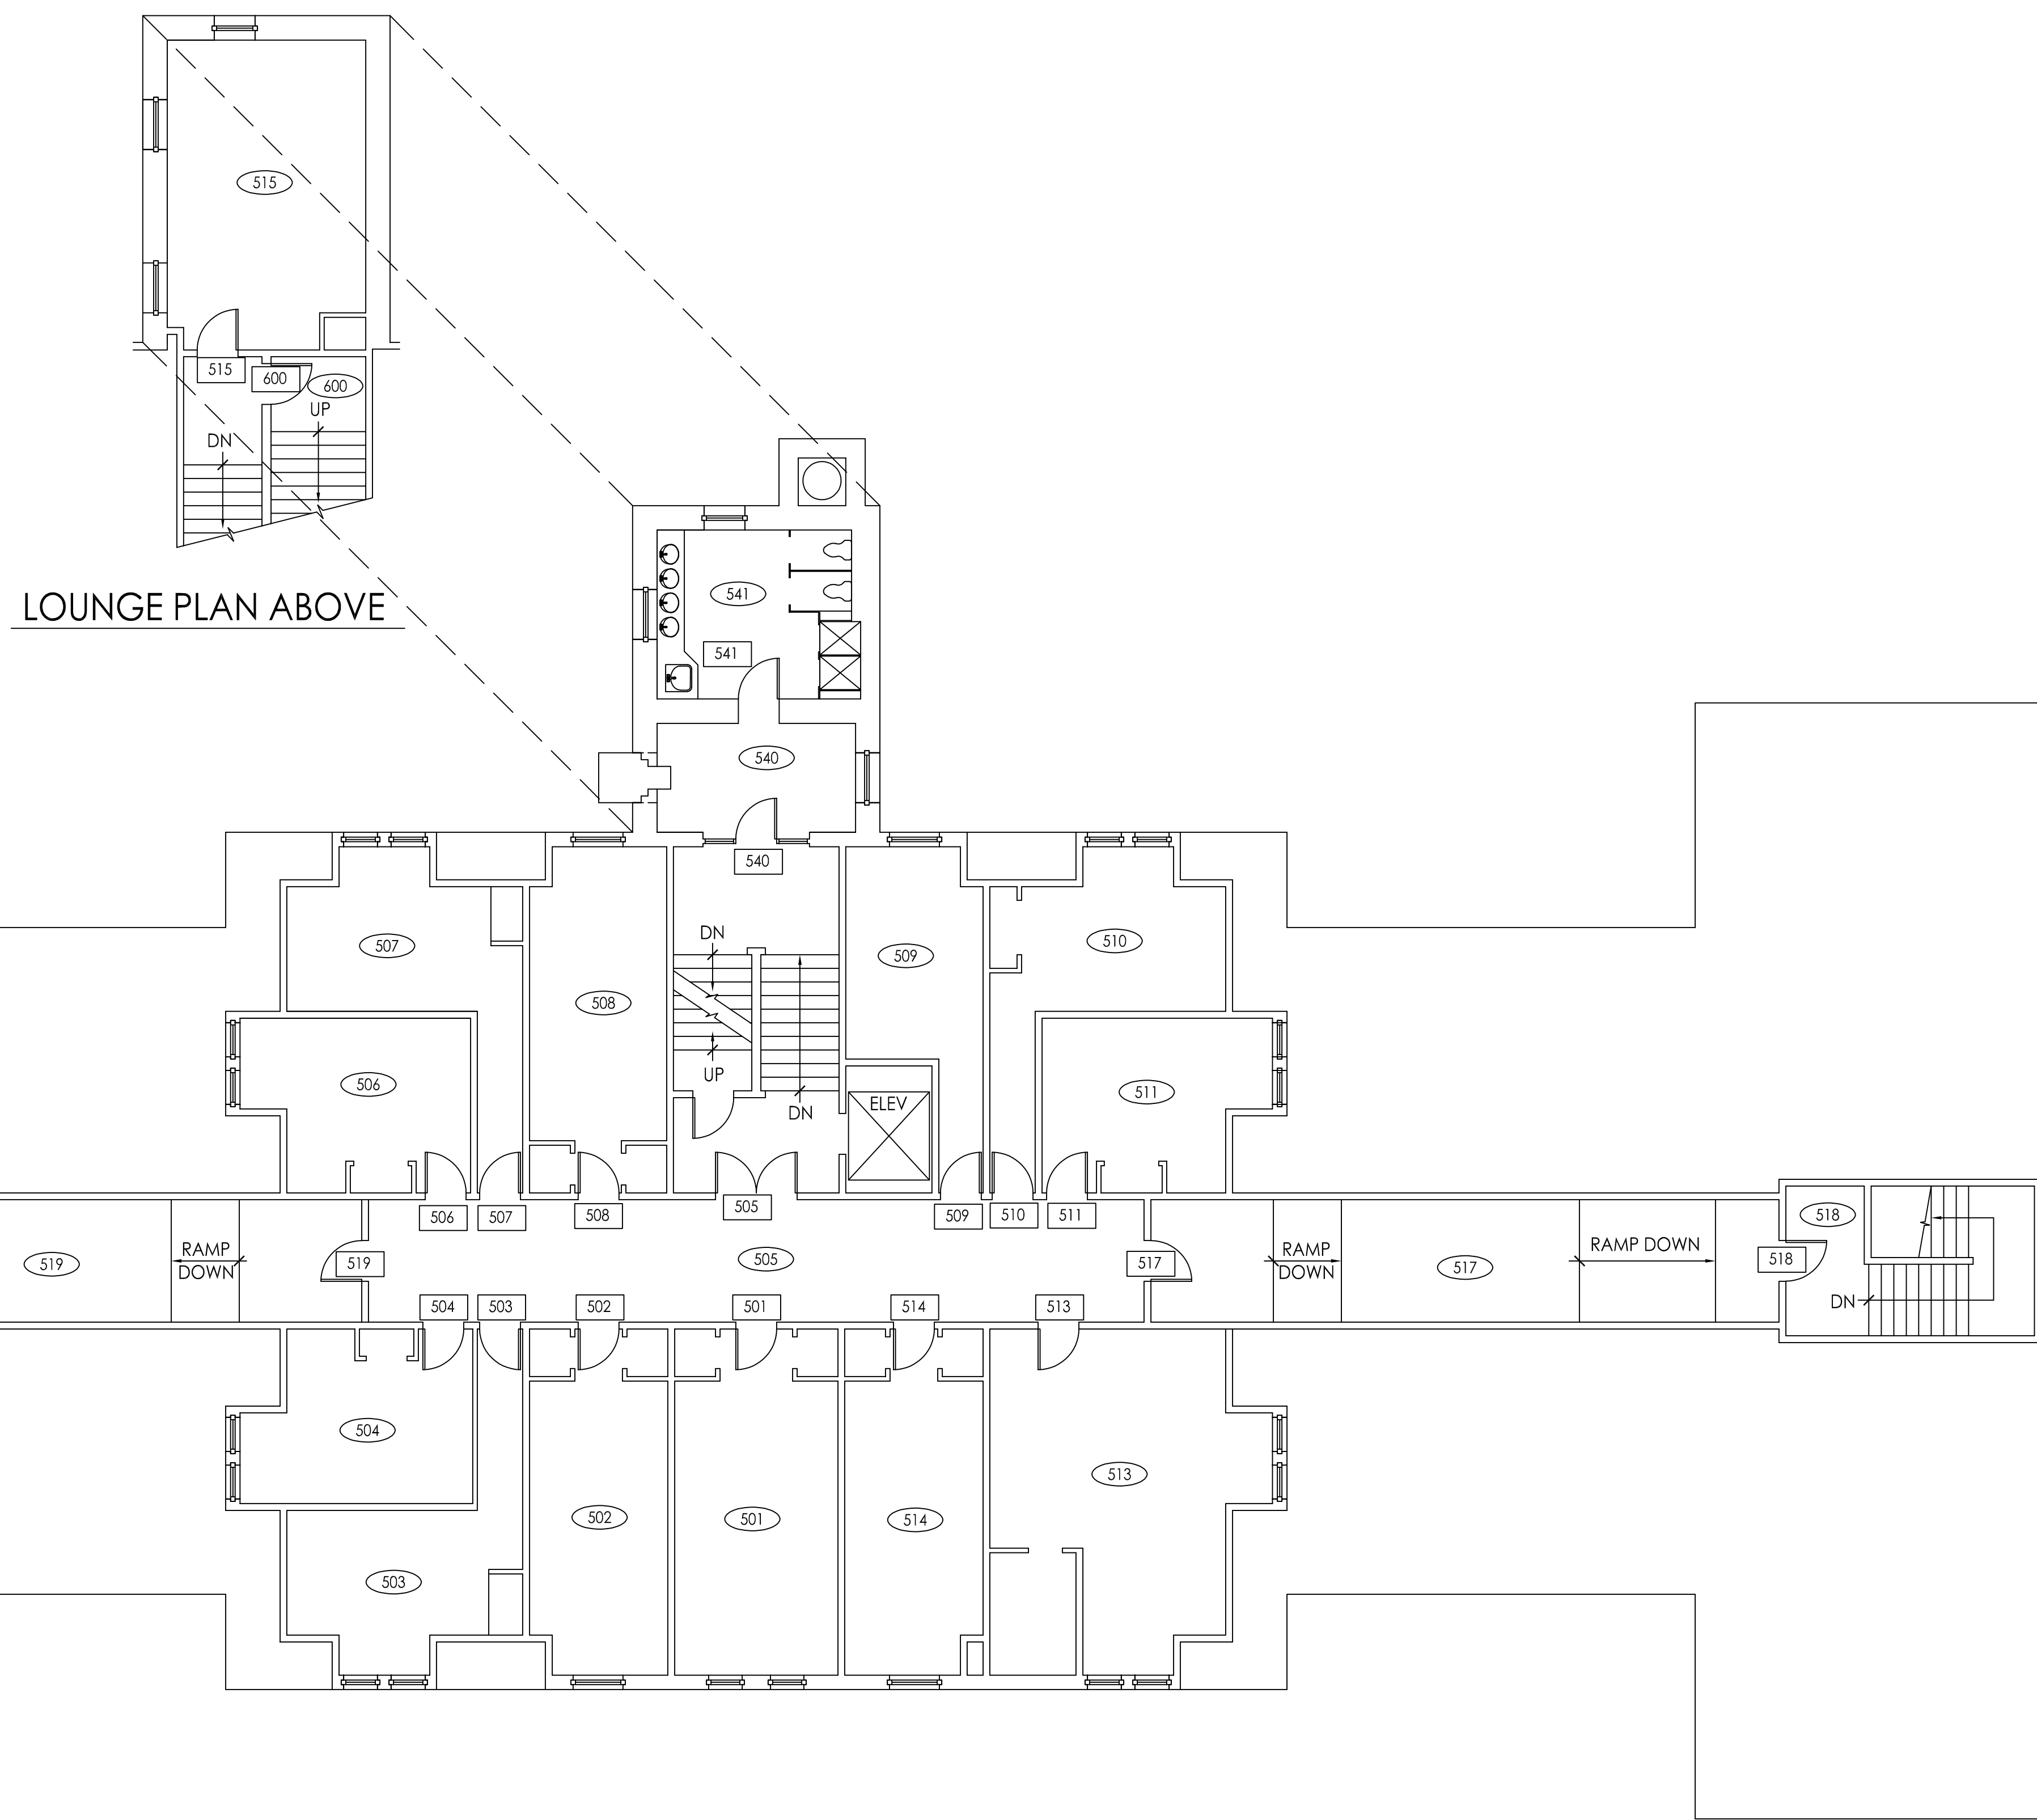

HARSTAD HALL - FIRST FLOOR PLAN
 22x34 - 1/8" = 1'-0"
 11x17 - 1/16" = 1'-0"

KEY
 ○ ROOM NUMBER
 □ DOOR NUMBER

First Floor Plan
 PACIFIC LUTHERAN UNIVERSITY
 HARSTAD HALL - AS-BUILT

Job #:
 Date: August 7, 2014
 Revs:

HARSTAD HALL - SECOND FLOOR PLAN
 22x34 - 1/8" = 1'-0"
 11x17 - 1/16" = 1'-0"

KEY
 ○ ROOM NUMBER
 □ DOOR NUMBER

Second Floor Plan
PACIFIC LUTHERAN UNIVERSITY
HARSTAD HALL - AS-BUILT

Job #:
 Date: August 7, 2014
 Revs:

HARSTAD HALL - THIRD FLOOR PLAN
 22x34 - 1/8" = 1'-0"
 11x17 - 1/16" = 1'-0"

KEY

○ ROOM NUMBER
 □ DOOR NUMBER

Third Floor Plan
 PACIFIC LUTHERAN UNIVERSITY
 HARSTAD HALL - AS-BUILT

Job #:
 Date: August 7, 2014
 Revs:

HARSTAD HALL - FOURTH FLOOR PLAN
 22x34 - 1/8" = 1'-0"
 11x17 - 1/16" = 1'-0"

KEY
 ○ ROOM NUMBER
 □ DOOR NUMBER

Fourth Floor Plan
 PACIFIC LUTHERAN UNIVERSITY
 HARSTAD HALL - AS-BUILT

Job #:
 Date: August 7, 2014
 Revs: