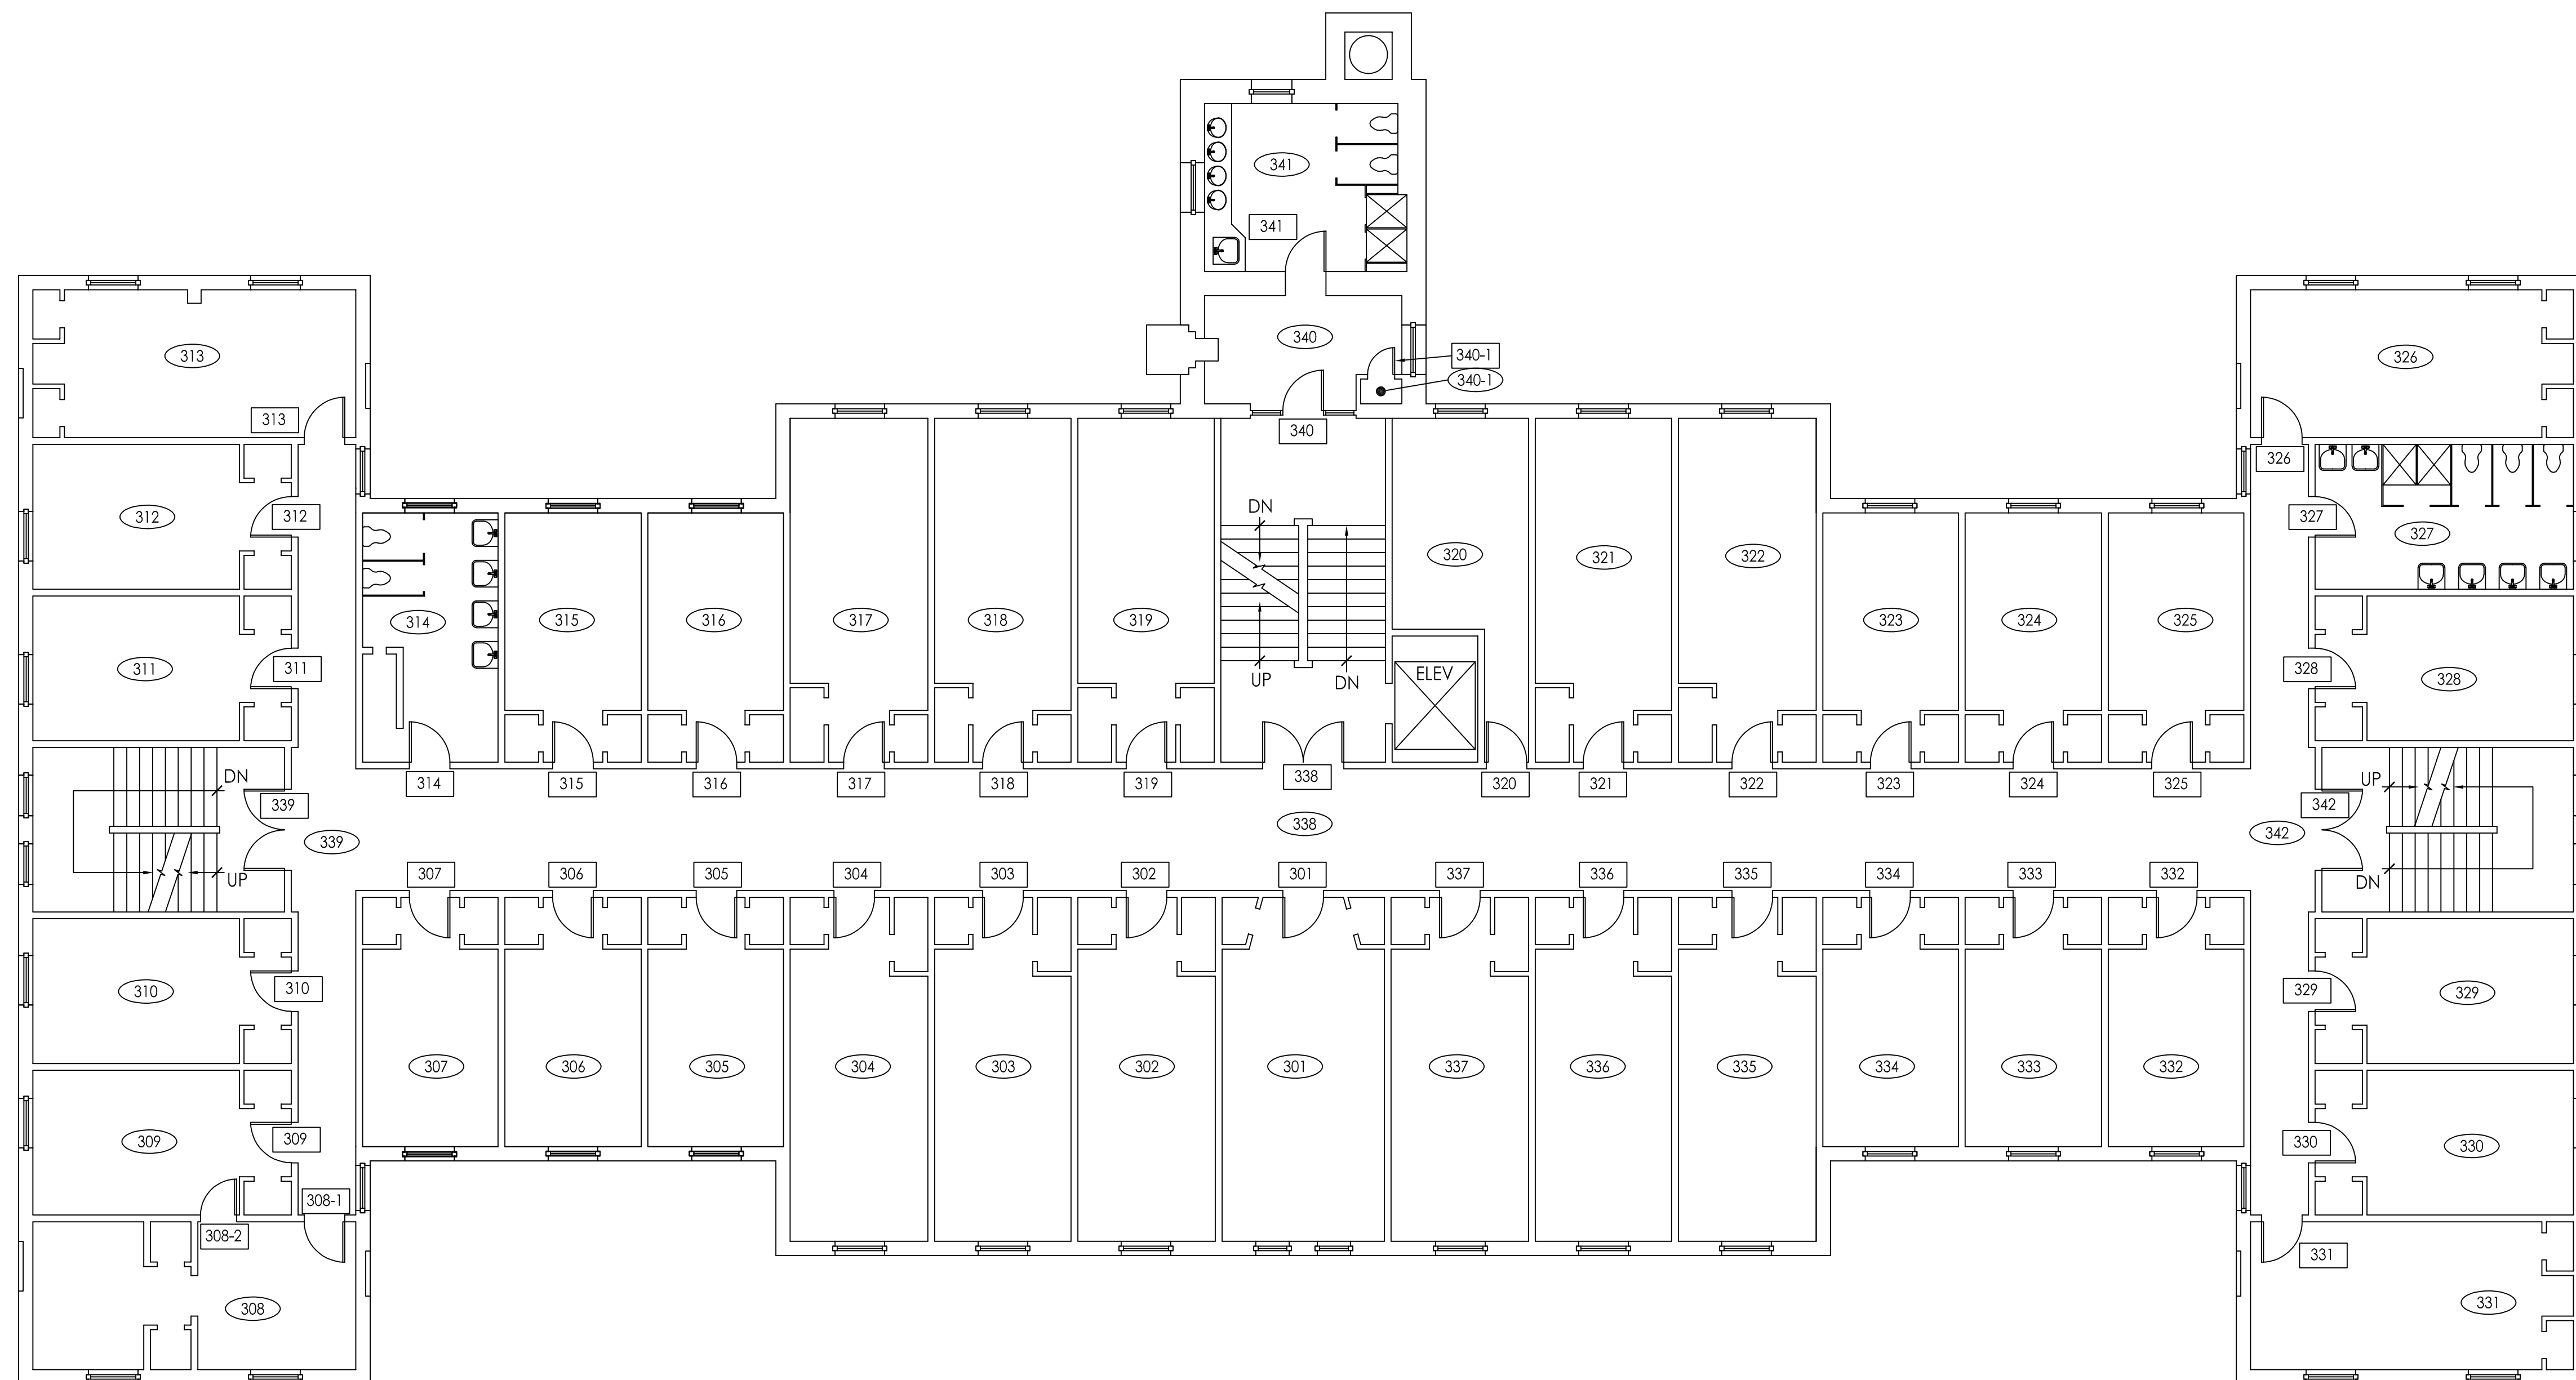

HARSTAD HALL - FIRST FLOOR PLAN
 22x34 - 1/8" = 1'-0"
 11x17 - 1/16" = 1'-0"

KEY
 ○ ROOM NUMBER
 □ DOOR NUMBER

First Floor Plan
 PACIFIC LUTHERAN UNIVERSITY
 HARSTAD HALL - AS-BUILT

Job #:
 Date: August 7, 2014
 Revs:

HARSTAD HALL - SECOND FLOOR PLAN
 22x34 - 1/8" = 1'-0"
 11x17 - 1/16" = 1'-0"

KEY
 ○ ROOM NUMBER
 □ DOOR NUMBER

Second Floor Plan
PACIFIC LUTHERAN UNIVERSITY
HARSTAD HALL - AS-BUILT

Job #:
 Date: August 7, 2014
 Revs:

HARSTAD HALL - THIRD FLOOR PLAN
 22x34 - 1/8" = 1'-0"
 11x17 - 1/16" = 1'-0"

KEY

○ ROOM NUMBER
 □ DOOR NUMBER

Third Floor Plan
 PACIFIC LUTHERAN UNIVERSITY
 HARSTAD HALL - AS-BUILT

Job #:
 Date: August 7, 2014
 Revs:

HARSTAD HALL - FOURTH FLOOR PLAN
 22x34 - 1/8" = 1'-0"
 11x17 - 1/16" = 1'-0"

KEY
 ○ ROOM NUMBER
 □ DOOR NUMBER

Fourth Floor Plan
 PACIFIC LUTHERAN UNIVERSITY
 HARSTAD HALL - AS-BUILT

Job #:
 Date: August 7, 2014
 Revs: