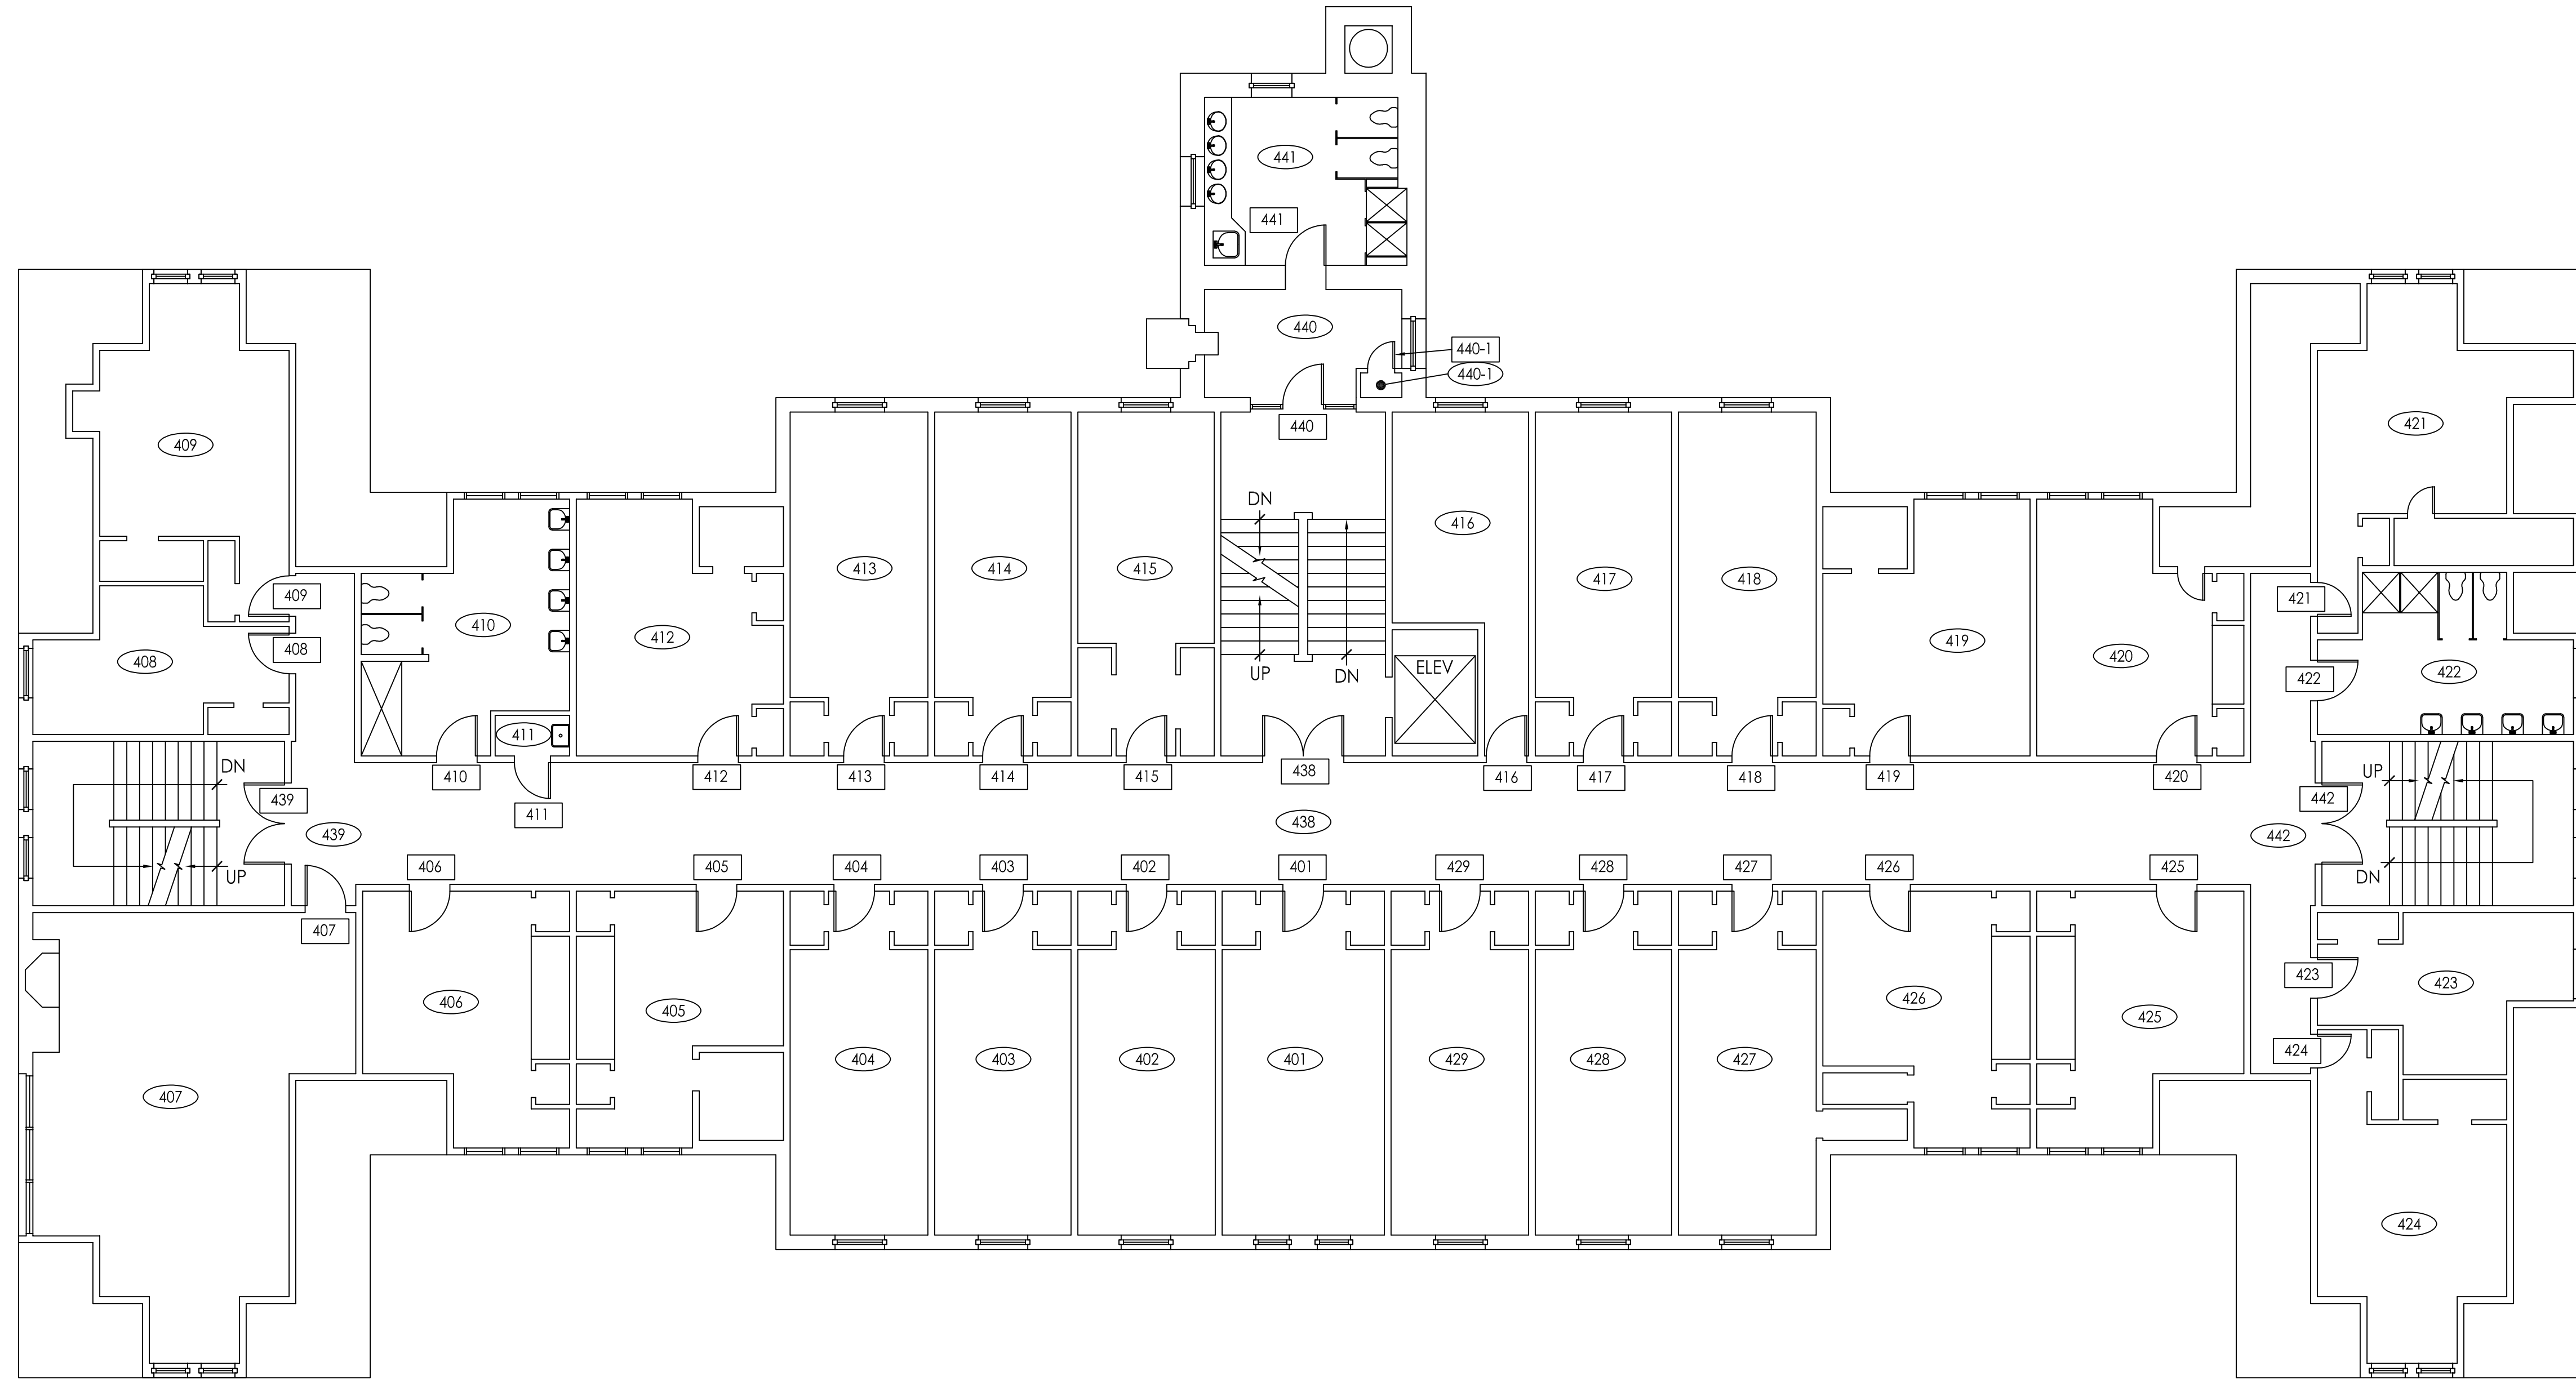

HARSTAD HALL - FIRST FLOOR PLAN
 22x34 - 1/8" = 1'-0"
 11x17 - 1/16" = 1'-0"

KEY
 ○ ROOM NUMBER
 □ DOOR NUMBER

First Floor Plan
 PACIFIC LUTHERAN UNIVERSITY
 HARSTAD HALL - AS-BUILT

Job #:
 Date: August 7, 2014
 Revs:

HARSTAD HALL - SECOND FLOOR PLAN
 22x34 - 1/8" = 1'-0"
 11x17 - 1/16" = 1'-0"

KEY
 ○ ROOM NUMBER
 □ DOOR NUMBER

Second Floor Plan
PACIFIC LUTHERAN UNIVERSITY
HARSTAD HALL - AS-BUILT

Job #:
 Date: August 7, 2014
 Revs:

HARSTAD HALL - THIRD FLOOR PLAN
 22x34 - 1/8" = 1'-0"
 11x17 - 1/16" = 1'-0"

KEY

○ ROOM NUMBER
 □ DOOR NUMBER

Third Floor Plan
 PACIFIC LUTHERAN UNIVERSITY
 HARSTAD HALL - AS-BUILT

Job #:
 Date: August 7, 2014
 Revs: