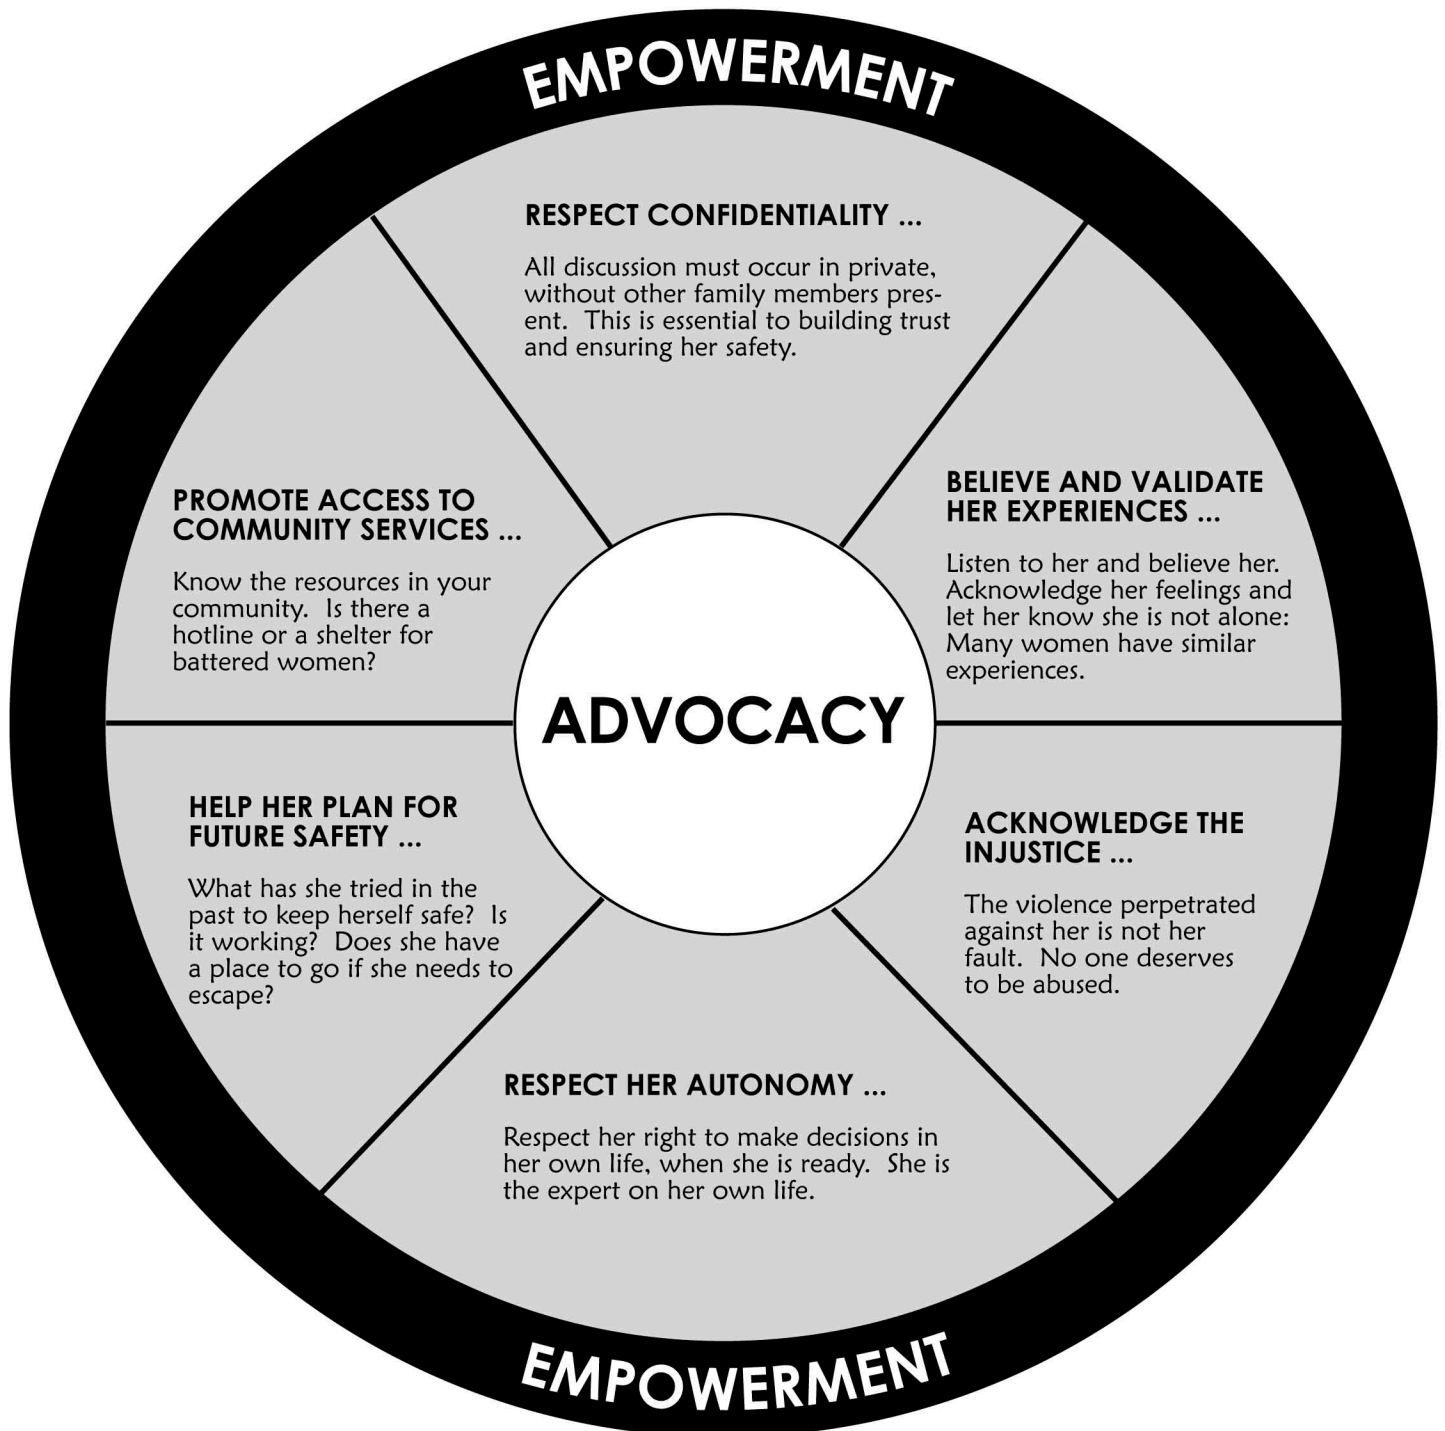

# ADVOCACY WHEEL

Developed from:  
Domestic Abuse Intervention Project  
202 East Superior Street  
Duluth, MN 55802  
218.722.4134

Produced and distributed by:

Voices Against Violence Program  
A PROJECT OF THE WOMEN'S CENTER  
PACIFIC LUTHERAN UNIVERSITY