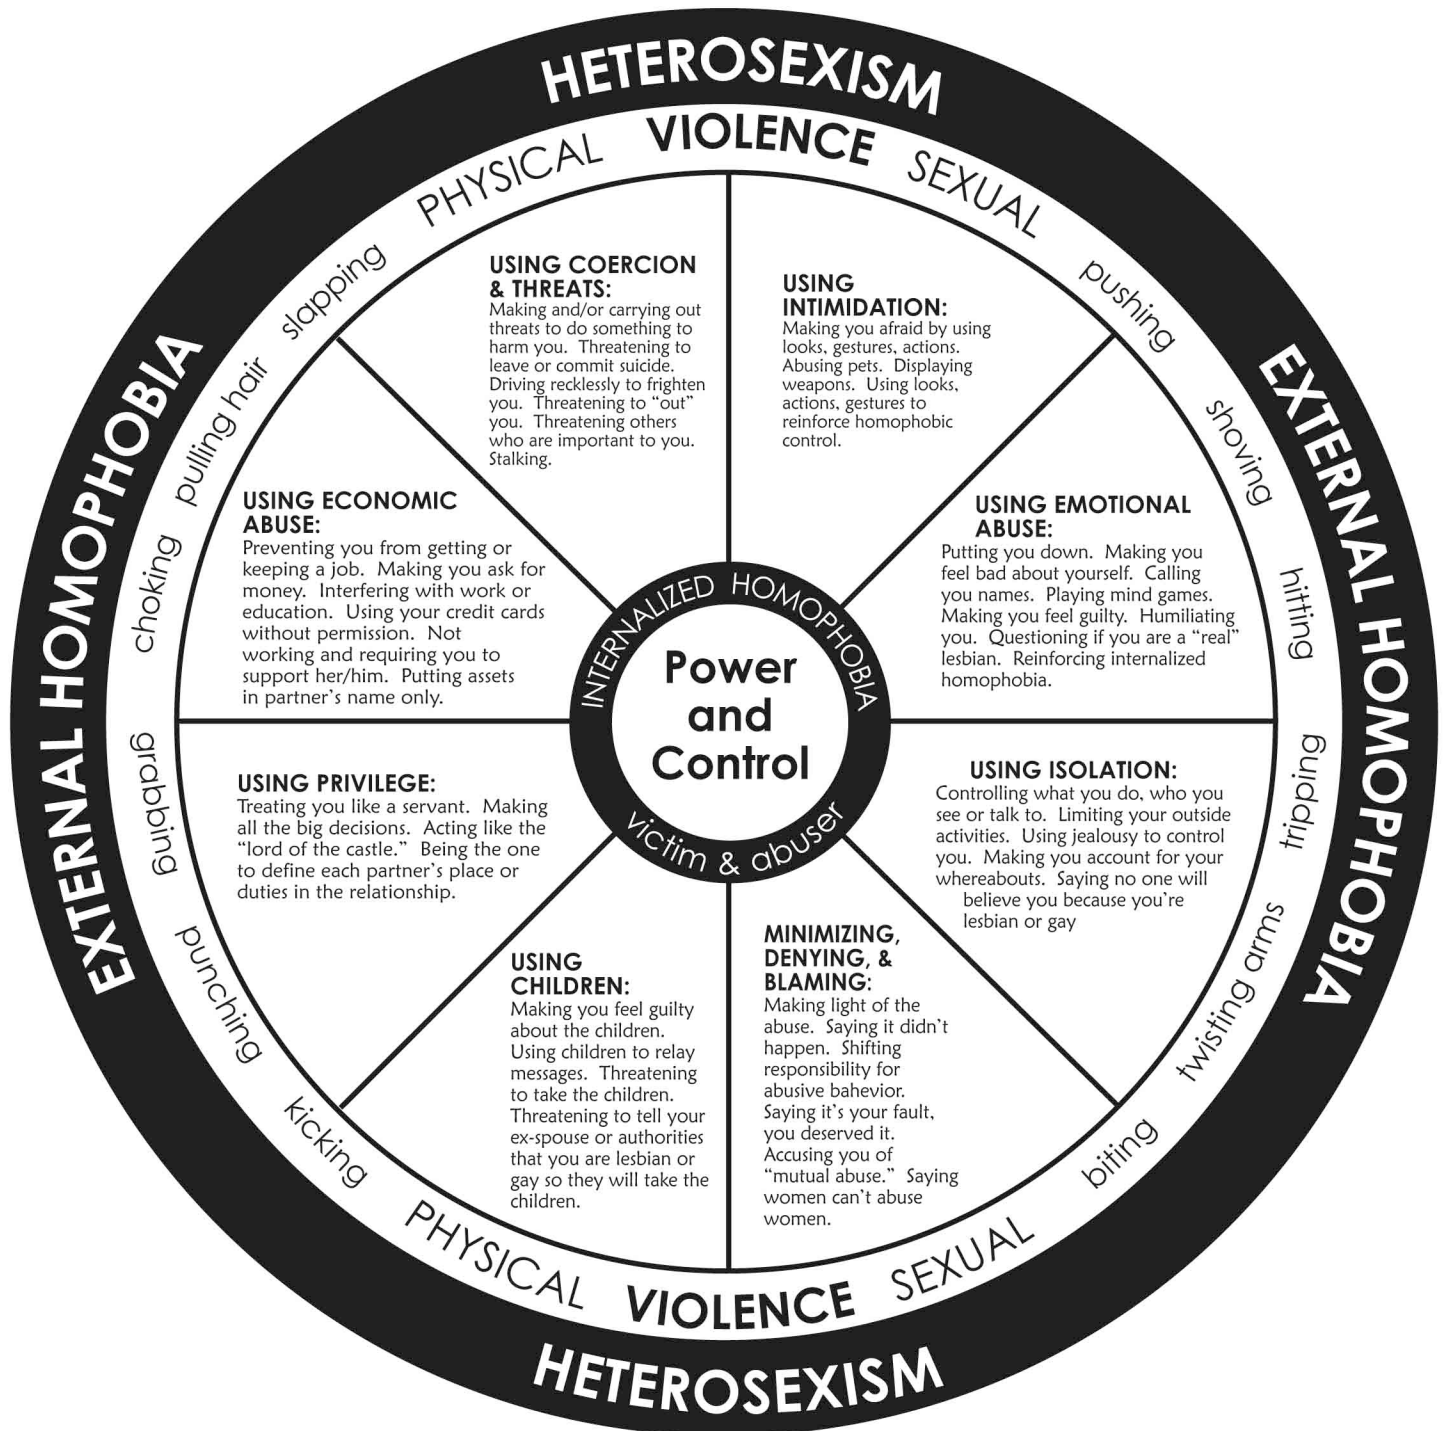

LESBIAN/GAY POWER AND CONTROL WHEEL

Produced and distributed by:

Voices Against Violence Program
A PROJECT OF THE WOMEN'S CENTER
PACIFIC LUTHERAN UNIVERSITY

Jennifer Warwick, Victim Advocate
253-538-6303 • warwicjl@plu.edu
www.plu.edu/~voices

*Developed by Roe & Jagodinsky;
inspired and adapted from:
Domestic Abuse Intervention Project
202 East Superior Street
Duluth, MN 55802*