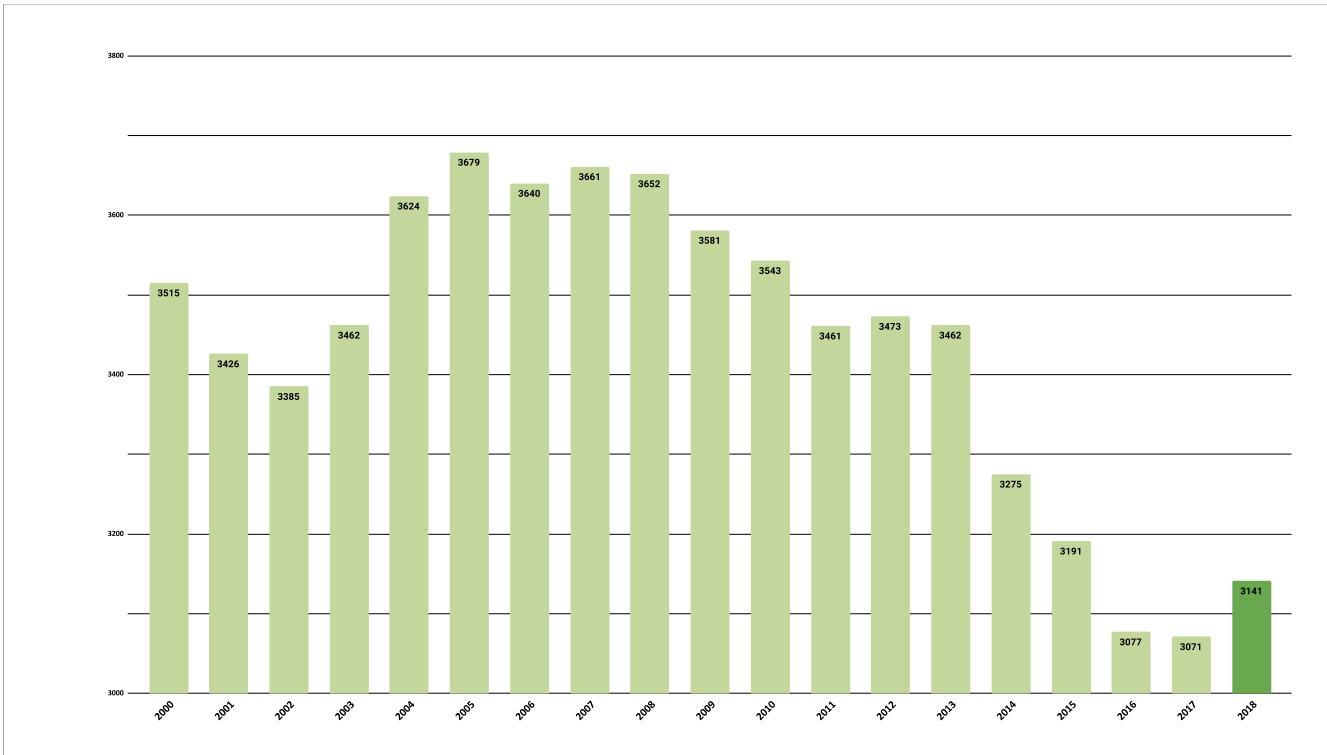

Pacific Lutheran University - 2018
Tenth Day Headcount
Includes matriculated and non-matriculated students.

<u>year</u>	<u>count</u>	Includes matriculated and non-matriculated students.
2000	3515	10/9/2018
2001	3426	
2002	3385	
2003	3462	
2004	3624	
2005	3679	
2006	3640	
2007	3661	
2008	3652	
2009	3581	
2010	3543	
2011	3461	
2012	3473	
2013	3462	
2014	3275	
2015	3191	
2016	3077	
2017	3071	
2018	3141