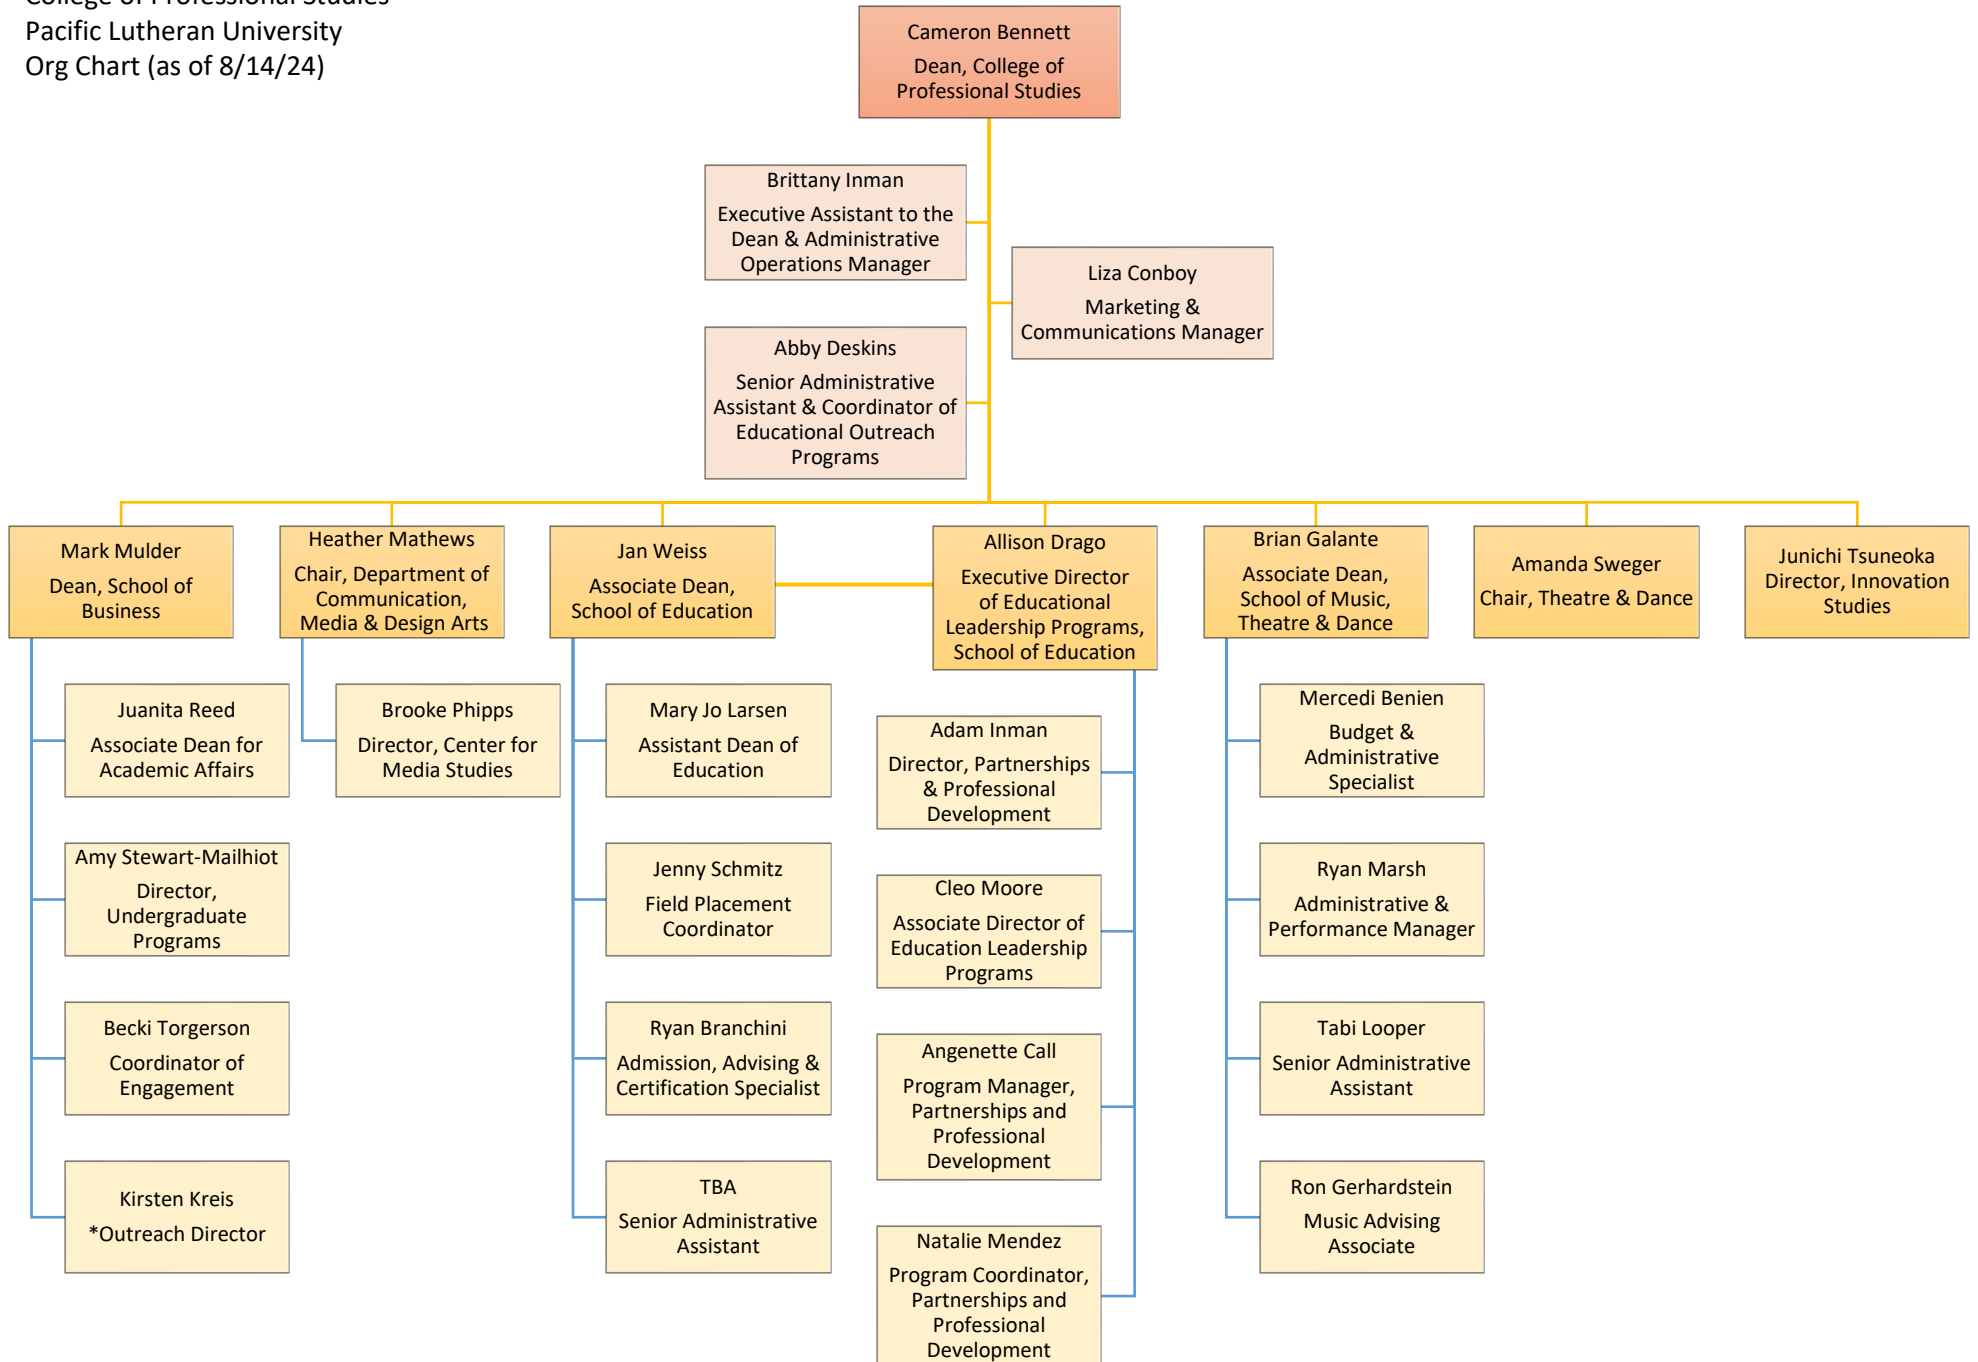

College of Professional Studies
 Pacific Lutheran University
 Org Chart (as of 8/14/24)

*Temporary grant funded position